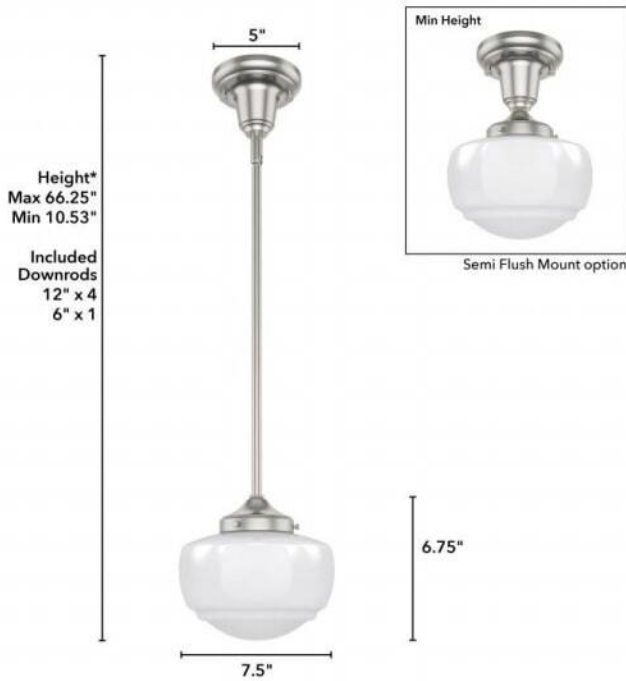

19026 Saddle Creek 1-Light Mini Pendant BN C

Finish: Brushed Nickel with Cased White Glass

*Height is ceiling to bottom of fixture

Lamping

Bulbs Included	Number of Bulbs	Base Type	Maximum Wattage	Pictured Bulb(s)
No	1	E26	60	

Ordering Information and Description

Item Number	UPC	Hunter Brand - Long Name	Web Collection	Family Name	Housing Finish	Secondary Finish	Glass Finish	Fixture Shape
19026	049694190260	Hunter Fan Company	Saddle Creek	Saddle Creek Shiny Cased White Glass 1 Light Mini Pendant	Brushed Nickel	None	Cased White	Schoolhouse

Dimensions and Materials

Fixture Height (in)	Fixture Length (in)	Fixture Width (in)	Sconce/Vanity Backplate Height (A)	Sconce/Vanity Backplate Width (B)	Sconce/Vanity Center of J Box to Bottom (G)	Sconce/Vanity Center of J Box to Top (F)	Sconce/Vanity Projection from Wall (E)	Dim C - Standard - Ceiling to Bottom of Canopy	Dim E - Standard - Canopy Width	Overall Max Height (in)	Overall Min Height (in)	Product Weight (Lbs)	Primary Material	Secondary Material	Shade Included
6.75	7.5	7.5								66.25	18.25	2.5	Metal	Glass	Yes

Installation

Canopy Type Description	Adjustable Height	Sloped Ceiling Compatible	Downrod Feature - Lighting	Chain Length	Wire Length (in)	Volts/Hz	Listing Agency	Location Usage Code	Short Feature 2
Downrod Light	Yes	Yes			120	120v/60Hz	ETL	I	Rated for indoor use only