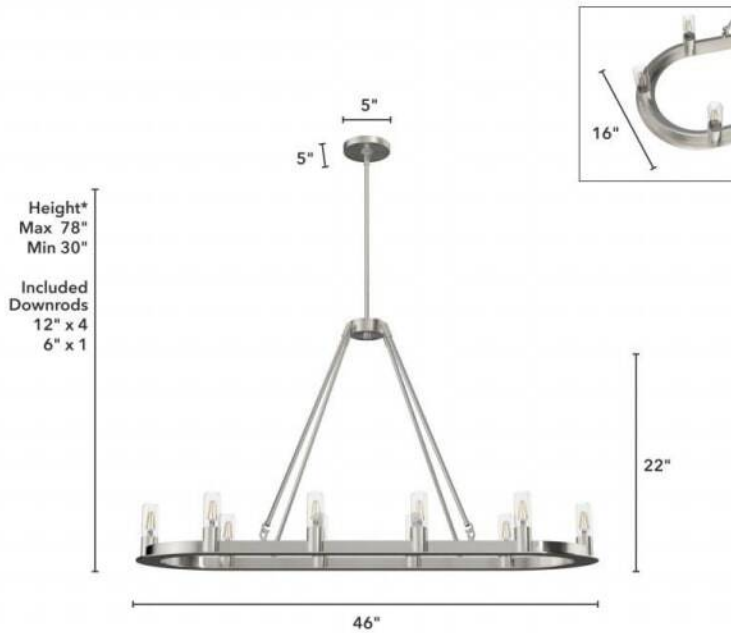

# 19028 Saddlewood 10 Light Linear Chandelier

Finish: Brushed Nickel

## Lamping

Bulbs Included	Number of Bulbs	Base Type	Maximum Wattage	Pictured Bulb(s)
No	10	E26	60	T12 Tubular

\*Height is ceiling to bottom of fixture

## Dimensions and Materials

Fixture Height (in)	Fixture Length (in)	Fixture Width (in)	Sconce/Vanity Backplate Height (A)	Sconce/Vanity Backplate Width (B)	Sconce/Vanity Center of J Box to Bottom (G)	Sconce/Vanity Center of J Box to Top (F)	Sconce/Vanity Projection from Wall (E)	Dim C - Standard - Ceiling to Bottom of Canopy	Dim E - Standard - Canopy Width	Overall Max Height (in)	Overall Min Height (in)	Product Weight (Lbs)	Primary Material	Secondary Material	Shade Included
22	46	16								78	30	20.502	Metal	None	No

## Shipping and Logistical

Long Bullet Feature 11	Shipping Length (in)	Shipping Width (in)	Shipping Height (in)	Shipping Weight (Lbs)	Shipping Cubic Feet (L x W x H)/1728	Country of Origin Code
WARRANTY: One-year limited warranty backed by the trusted experts at Hunter.	16.5000	48.7000	5.0000	25.3000		CN