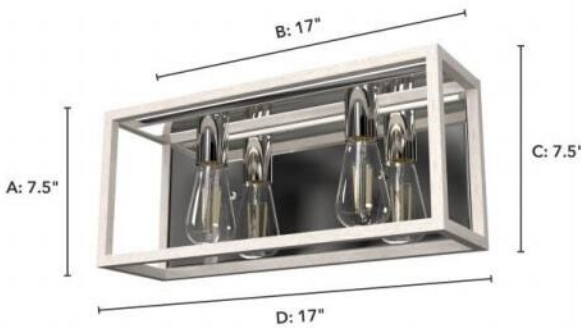

# 19035 Squire Manor 2 Light Vanity DW

Finish: Distressed White and Chrome

Side View:  
 Projection from Wall: E  
 Center of J Box to Top: F  
 Center of J Box to Bottom: G

Backplate:  
 Height: A Width: B

Fixture:  
 Overall Height: C Overall Width: D

## Dimensions and Materials

Fixture Height (in)	Fixture Length (in)	Fixture Width (in)	Sconce/Vanity Backplate Height (A)	Sconce/Vanity Backplate Width (B)	Sconce/Vanity Center of J Box to Bottom (G)	Sconce/Vanity Center of J Box to Top (F)	Sconce/Vanity Projection from Wall (E)	Dim C - Standard - Ceiling to Bottom of Canopy	Dim E - Standard - Canopy Width	Overall Max Height (in)	Overall Min Height (in)	Product Weight (Lbs)	Primary Material	Secondary Material	Shade Included
7.5	17	5	7.5	17	3.75	3.75	5			7.5		6	Metal	None	No