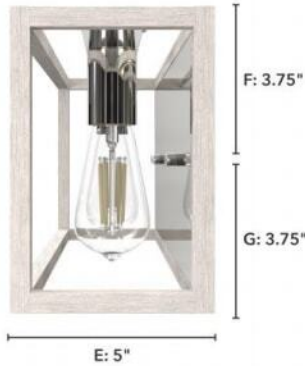

# 19035 Squire Manor 2 Light Vanity DW

Finish: Distressed White and Chrome

Side View:  
 Projection from Wall: E  
 Center of J Box to Top: F  
 Center of J Box to Bottom: G

Backplate:  
 Height: A Width: B

Fixture:  
 Overall Height: C Overall Width: D

## Lamping

Bulbs Included	Number of Bulbs	Base Type	Maximum Wattage	Pictured Bulb(s)
No	2	E26	60	ST64 Edison

## Dimensions and Materials

Fixture Height (in)	Fixture Length (in)	Fixture Width (in)	Sconce/Vanity Backplate Height (A)	Sconce/Vanity Backplate Width (B)	Sconce/Vanity Center of J Box to Bottom (G)	Sconce/Vanity Center of J Box to Top (F)	Sconce/Vanity Projection from Wall (E)	Dim C - Standard - Ceiling to Bottom of Canopy	Dim E - Standard - Canopy Width	Overall Max Height (in)	Overall Min Height (in)	Product Weight (Lbs)	Primary Material	Secondary Material	Shade Included
7.5	17	5	7.5	17	3.75	3.75	5			7.5		6	Metal	None	No