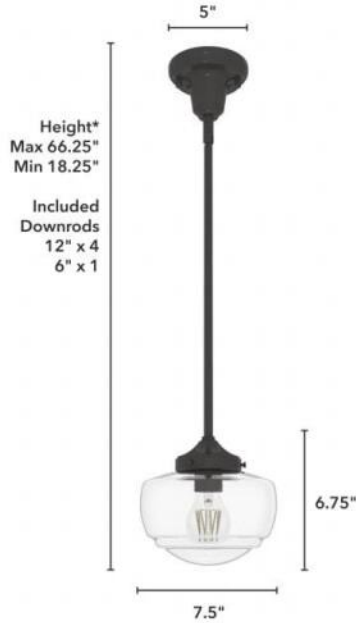

19046 Saddle Creek 1-Light Mini Pendant NB S

Finish: Noble Bronze with Seeded Glass

*Height is ceiling to bottom of fixture

Lamping

Bulbs Included	Number of Bulbs	Base Type	Maximum Wattage	Pictured Bulb(s)
No	1	E26	60	A19 Standard

Ordering Information and Description

Item Number	UPC	Hunter Brand - Long Name	Web Collection	Family Name	Housing Finish	Secondary Finish	Glass Finish	Fixture Shape
19046	049694190468	Hunter Fan Company	Saddle Creek	Saddle Creek Clear Seeded Glass 1 Light Mini Pendant	Noble Bronze	None	Seeded	Schoolhouse

Dimensions and Materials

Fixture Height (in)	Fixture Length (in)	Fixture Width (in)	Sconce/Vanity Backplate Height (A)	Sconce/Vanity Backplate Width (B)	Sconce/Vanity Center of J Box to Bottom (G)	Sconce/Vanity Center of J Box to Top (F)	Sconce/Vanity Projection from Wall (E)	Dim C - Standard - Ceiling to Bottom of Canopy	Dim E - Standard - Canopy Width	Overall Max Height (in)	Overall Min Height (in)	Product Weight (Lbs)	Primary Material	Secondary Material	Shade Included
6.75	7.5	7.5								66.25	18.25	2.5	Metal	Glass	Yes

Shipping and Logistical

Long Bullet Feature 11	Shipping Length (in)	Shipping Width (in)	Shipping Height (in)	Shipping Weight (Lbs)	Shipping Cubic Feet (L x W x H)/1728	Country of Origin Code
WARRANTY: One-year limited warranty backed by the trusted experts at Hunter.	11.8000	14.1000	10.9000	5.2800		CN