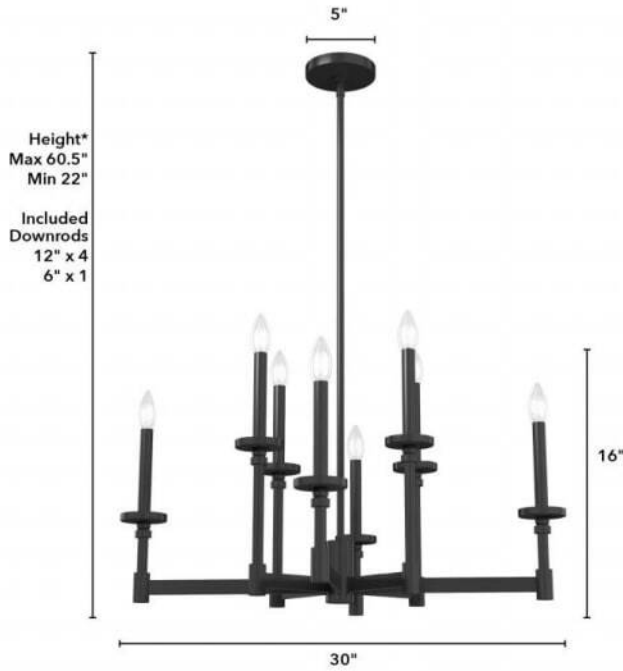

# 19054 Briargrove 2-Tier 8 Light Chandelier MB

Finish: Matte Black

\*Height is ceiling to bottom of fixture  
Dimensions do not include bulbs

## Lamping

Bulbs Included	Number of Bulbs	Base Type	Maximum Wattage	Pictured Bulb(s)
No	8	E12	60	B10 Candle

## Ordering Information and Description

Item Number	UPC	Hunter Brand - Long Name	Web Collection	Family Name	Housing Finish	Secondary Finish	Glass Finish	Fixture Shape
19054	049694190543	Hunter Fan Company	Briargrove	Briargrove 2-Tier 8 Light Chandelier	Matte Black	None	None	Candle

## Dimensions and Materials

Fixture Height (in)	Fixture Length (in)	Fixture Width (in)	Sconce/Vanity Backplate Height (A)	Sconce/Vanity Backplate Width (B)	Sconce/Vanity Center of J Box to Bottom (G)	Sconce/Vanity Center of J Box to Top (F)	Sconce/Vanity Projection from Wall (E)	Dim C - Standard - Ceiling to Bottom of Canopy	Dim E - Standard - Canopy Width	Overall Max Height (in)	Overall Min Height (in)	Product Weight (Lbs)	Primary Material	Secondary Material	Shade Included
16		30								60.5	22	14.5	Metal	None	No