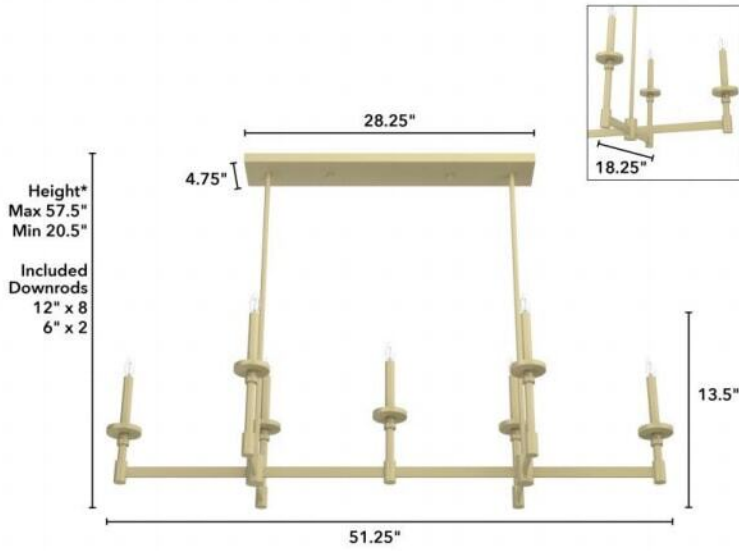

19055 Briargrove 7 Light Linear Chandelier MB

Finish: Modern Brass

*Height is ceiling to bottom of fixture
Dimensions do not include bulbs

Lamping

Bulbs Included	Number of Bulbs	Base Type	Maximum Wattage	Pictured Bulb(s)
No	7	E12	60	B10 Candle

Ordering Information and Description

Item Number	UPC	Hunter Brand - Long Name	Web Collection	Family Name	Housing Finish	Secondary Finish	Glass Finish	Fixture Shape
19055	049694190550	Hunter Fan Company	Briargrove	Briargrove 7 Light Linear Chandelier	Modern Brass	None	None	Candle

Dimensions and Materials

Fixture Height (in)	Fixture Length (in)	Fixture Width (in)	Sconce/Vanity Backplate Height (A)	Sconce/Vanity Backplate Width (B)	Sconce/Vanity Center of J Box to Bottom (G)	Sconce/Vanity Center of J Box to Top (F)	Sconce/Vanity Projection from Wall (E)	Dim C - Standard - Ceiling to Bottom of Canopy	Dim E - Standard - Canopy Width	Overall Max Height (in)	Overall Min Height (in)	Product Weight (Lbs)	Primary Material	Secondary Material	Shade Included
13.5	51.25	18.25								57.5	20.5	19	Metal	None	No

Shipping and Logistical

Long Bullet Feature 11	Shipping Length (in)	Shipping Width (in)	Shipping Height (in)	Shipping Weight (Lbs)	Shipping Cubic Feet (L x W x H)/1728	Country of Origin Code
WARRANTY: One-year limited warranty backed by the trusted experts at Hunter.	7.9000	49.0000	3.3000	25.0000		CN