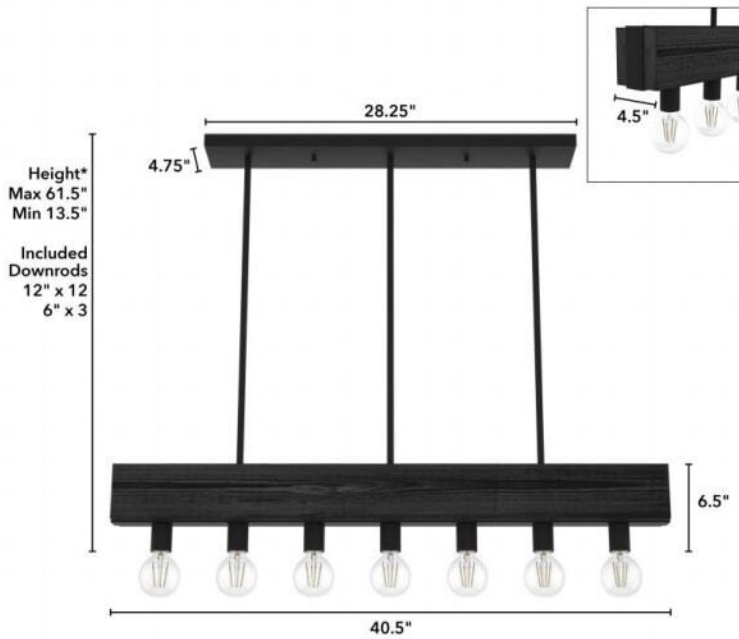

# 19057 Donelson 7 Light Linear Chandelier NI

Finish: Natural Black Iron and Dark Ash

\*Height is ceiling to bottom of fixture  
\*\*Dimensions do not include bulbs

## Lamping

Bulbs Included	Number of Bulbs	Base Type	Maximum Wattage	Pictured Bulb(s)
No	7	E26	60	G25 Globe

## Dimensions and Materials

Fixture Height (in)	Fixture Length (in)	Fixture Width (in)	Sconce/Vanity Backplate Height (A)	Sconce/Vanity Backplate Width (B)	Sconce/Vanity Center of J Box to Bottom (G)	Sconce/Vanity Center of J Box to Top (F)	Sconce/Vanity Projection from Wall (E)	Dim C - Standard - Ceiling to Bottom of Canopy	Dim E - Standard - Canopy Width	Overall Max Height (in)	Overall Min Height (in)	Product Weight (Lbs)	Primary Material	Secondary Material	Shade Included
6.5	40.5	4.5								61.5	13.5	23	Wood	Metal	No

## Installation

Canopy Type Description	Adjustable Height	Sloped Ceiling Compatible	Downrod Feature - Lighting	Chain Length	Wire Length (in)	Volts/Hz	Listing Agency	Location Usage Code	Short Feature 2
Downrod Light	Yes	No			120	120v/60Hz	UL Listed	I	Rated for indoor use only