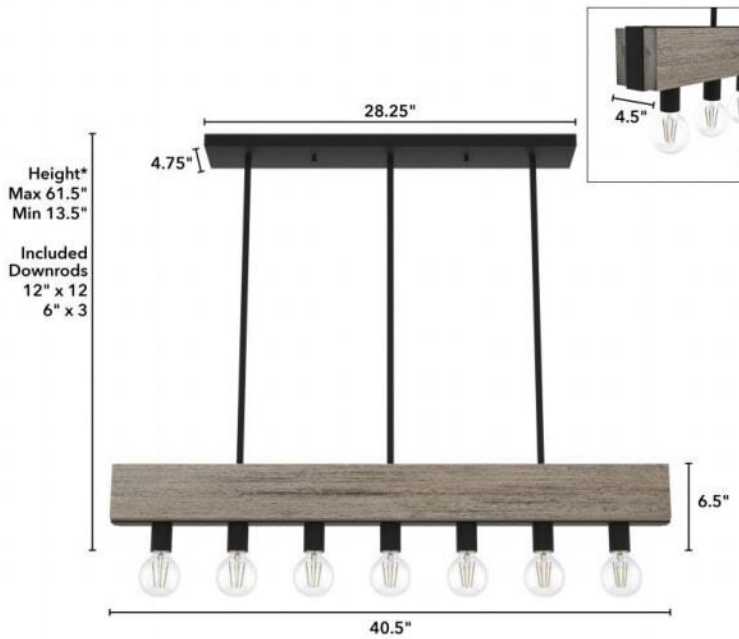

19058 Donelson 7 Light Linear Chandelier RL

Finish: Rustic Iron and Barnwood

*Height is ceiling to bottom of fixture
**Dimensions do not include bulbs

Lamping

Bulbs Included	Number of Bulbs	Base Type	Maximum Wattage	Pictured Bulb(s)
No	7	E26	60	G25 Globe

Ordering Information and Description

Item Number	UPC	Hunter Brand - Long Name	Web Collection	Family Name	Housing Finish	Secondary Finish	Glass Finish	Fixture Shape
19058	049694190581	Hunter Fan Company	Donelson	Donelson 7 Light Linear Chandelier	Rustic Iron	Barnwood	None	Chandelier

Dimensions and Materials

Fixture Height (in)	Fixture Length (in)	Fixture Width (in)	Sconce/Vanity Backplate Height (A)	Sconce/Vanity Backplate Width (B)	Sconce/Vanity Center of J Box to Bottom (G)	Sconce/Vanity Center of J Box to Top (F)	Sconce/Vanity Projection from Wall (E)	Dim C - Standard - Ceiling to Bottom of Canopy	Dim E - Standard - Canopy Width	Overall Max Height (in)	Overall Min Height (in)	Product Weight (Lbs)	Primary Material	Secondary Material	Shade Included
6.5	40.5	4.5								61.5	13.5	23	Wood	Metal	No

Installation

Canopy Type Description	Adjustable Height	Sloped Ceiling Compatible	Downrod Feature - Lighting	Chain Length	Wire Length (in)	Volts/Hz	Listing Agency	Location Usage Code	Short Feature 2
Downrod Light	Yes	No			120	120v/60Hz	UL Listed	I	Rated for indoor use only