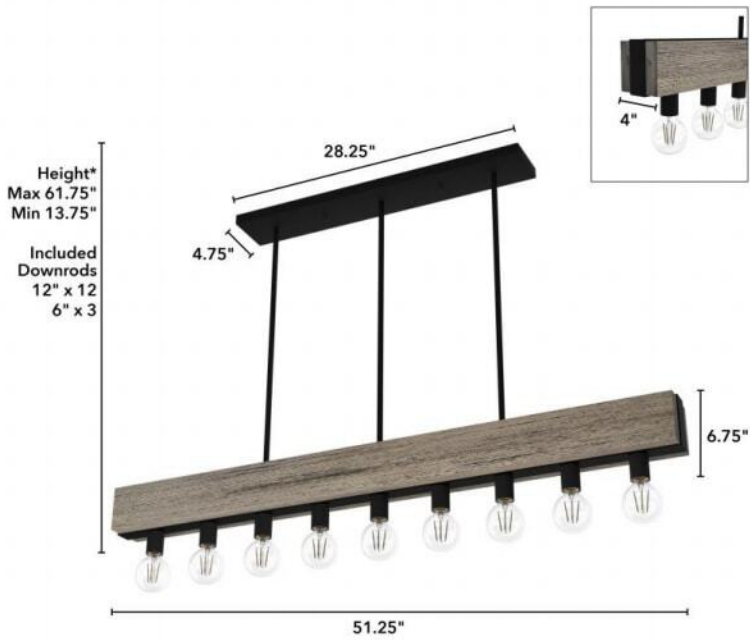

# 19060 Donelson 9 Light Linear Chandelier RL

Finish: Rustic Iron and Barnwood

\*Height is ceiling to bottom of fixture  
Dimensions do not include bulbs

## Lamping

Bulbs Included	Number of Bulbs	Base Type	Maximum Wattage	Pictured Bulb(s)
No	9	E26	60	G25 Globe

## Ordering Information and Description

Item Number	UPC	Hunter Brand - Long Name	Web Collection	Family Name	Housing Finish	Secondary Finish	Glass Finish	Fixture Shape
19060	049694190604	Hunter Fan Company	Donelson	Donelson 9 Light Linear Chandelier	Rustic Iron	Barnwood	None	Chandelier

## Dimensions and Materials

Fixture Height (in)	Fixture Length (in)	Fixture Width (in)	Sconce/Vanity Backplate Height (A)	Sconce/Vanity Backplate Width (B)	Sconce/Vanity Center of J Box to Bottom (G)	Sconce/Vanity Center of J Box to Top (F)	Sconce/Vanity Projection from Wall (E)	Dim C - Standard - Ceiling to Bottom of Canopy	Dim E - Standard - Canopy Width	Overall Max Height (in)	Overall Min Height (in)	Product Weight (Lbs)	Primary Material	Secondary Material	Shade Included
6.75	51.25	4								61.75	13.75	28	Wood	None	No