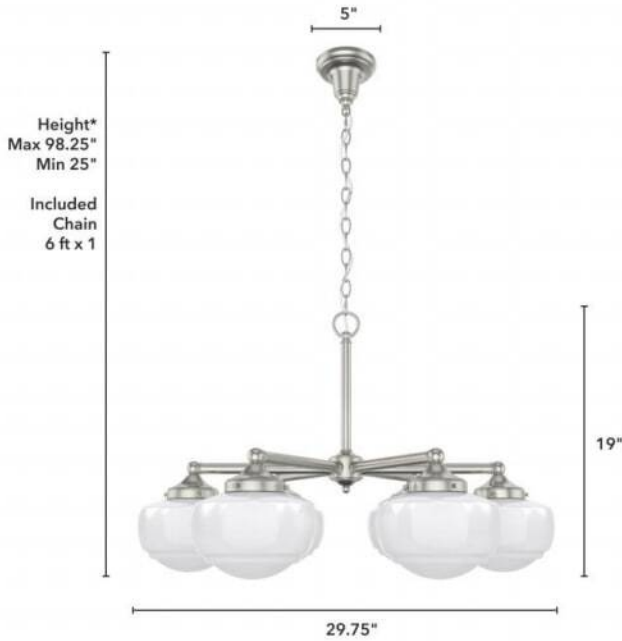

# 19062 Saddle Creek 6-Light Chandelier BN Cas

Finish: Brushed Nickel with Cased White Glass

\*Height is ceiling to bottom of fixture

## Lamping

Bulbs Included	Number of Bulbs	Base Type	Maximum Wattage	Pictured Bulb(s)
No	6	E26	60	A19 Standard

## Ordering Information and Description

Item Number	UPC	Hunter Brand - Long Name	Web Collection	Family Name	Housing Finish	Secondary Finish	Glass Finish	Fixture Shape
19062	049694190628	Hunter Fan Company	Saddle Creek	Saddle Creek Shiny Cased White Glass 6 Light Chandelier	Brushed Nickel	None	Cased White	Bulb

## Dimensions and Materials

Fixture Height (in)	Fixture Length (in)	Fixture Width (in)	Sconce/Vanity Backplate Height (A)	Sconce/Vanity Backplate Width (B)	Sconce/Vanity Center of J Box to Bottom (G)	Sconce/Vanity Center of J Box to Top (F)	Sconce/Vanity Projection from Wall (E)	Dim C - Standard - Ceiling to Bottom of Canopy	Dim E - Standard - Canopy Width	Overall Max Height (in)	Overall Min Height (in)	Product Weight (Lbs)	Primary Material	Secondary Material	Shade Included
19	18.25	29.75								98.25	25	3.75	Metal	Glass	Yes