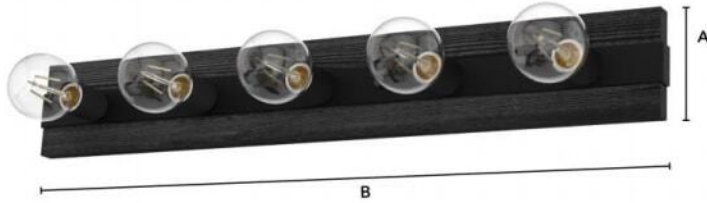

# 19063 Donelson 5 Light Vanity NI

Finish: Natural Black Iron and Dark Ash

**Backplate:** Height: 4.75"  
Width: 30.25"  
**Fixture:** Overall Height: A - 4.75"  
Overall Width: B - 30.25"

Dimensions do not include bulbs

Projection from Wall: 3"      Center of J Box to Top: 2.5"      Center of J Box to Bottom: 2.5"

## Lamping

Bulbs Included	Number of Bulbs	Base Type	Maximum Wattage	Pictured Bulb(s)
No	5	E26	60	G25 Globe

## Dimensions and Materials

Fixture Height (in)	Fixture Length (in)	Fixture Width (in)	Sconce/Vanity Backplate Height (A)	Sconce/Vanity Backplate Width (B)	Sconce/Vanity Center of J Box to Bottom (G)	Sconce/Vanity Center of J Box to Top (F)	Sconce/Vanity Projection from Wall (E)	Dim C - Standard - Ceiling to Bottom of Canopy	Dim E - Standard - Canopy Width	Overall Max Height (in)	Overall Min Height (in)	Product Weight (Lbs)	Primary Material	Secondary Material	Shade Included
4.75	30.25	3	4.75	30.25	2.25	2.25	3	1				5.75	Metal	None	No