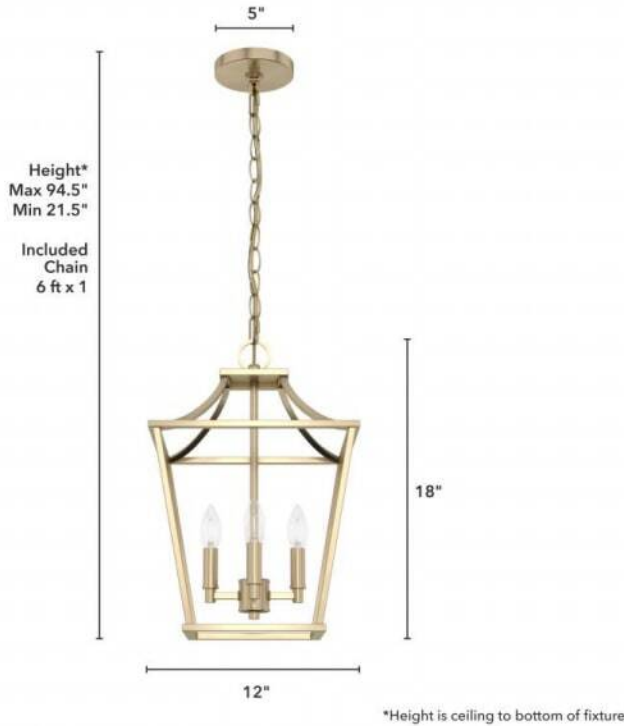

19066 Laurel Ridge 4 Light Pendant 12 inch

Finish: Alturas Gold

*Height is ceiling to bottom of fixture

Lamping

Bulbs Included	Number of Bulbs	Base Type	Maximum Wattage	Pictured Bulb(s)
No	4	E12	60	B10 Candle

Ordering Information and Description

Item Number	UPC	Hunter Brand - Long Name	Web Collection	Family Name	Housing Finish	Secondary Finish	Glass Finish	Fixture Shape
19066	049694190666	Hunter Fan Company	Laurel Ridge	Laurel Ridge 4 Light Lantern Pendant 12 inch	Alturas Gold	None	None	Candle

Dimensions and Materials

Fixture Height (in)	Fixture Length (in)	Fixture Width (in)	Sconce/Vanity Backplate Height (A)	Sconce/Vanity Backplate Width (B)	Sconce/Vanity Center of J Box to Bottom (G)	Sconce/Vanity Center of J Box to Top (F)	Sconce/Vanity Projection from Wall (E)	Dim C - Standard - Ceiling to Bottom of Canopy	Dim E - Standard - Canopy Width	Overall Max Height (in)	Overall Min Height (in)	Product Weight (Lbs)	Primary Material	Secondary Material	Shade Included
18	12	12								94.5	21.5	6.6	Metal	None	No

Installation

Canopy Type Description	Adjustable Height	Sloped Ceiling Compatible	Downrod Feature - Lighting	Chain Length	Wire Length (in)	Volts/Hz	Listing Agency	Location Usage Code	Short Feature 2
Chain Light	Yes	Yes		72	120	120v/60Hz	UL Listed	I	Rated for indoor use only