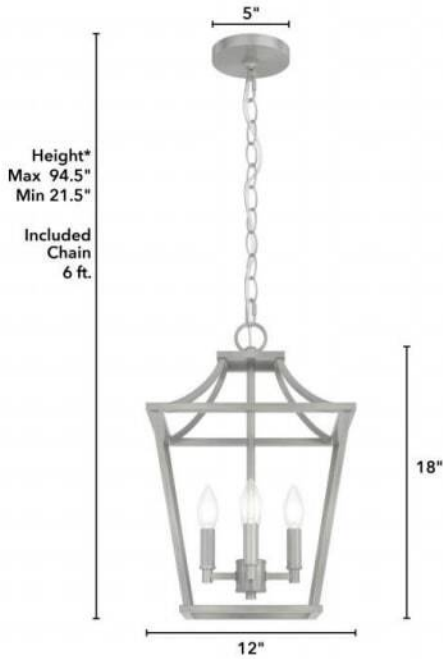

# 19067 Laurel Ridge 12in Lantern Brushed Nickel

Finish: Brushed Nickel

\*Height is ceiling to bottom of fixture

## Lamping

Bulbs Included	Number of Bulbs	Base Type	Maximum Wattage	Pictured Bulb(s)
No	4	E12	60	B10 Candle

## Ordering Information and Description

Item Number	UPC	Hunter Brand - Long Name	Web Collection	Family Name	Housing Finish	Secondary Finish	Glass Finish	Fixture Shape
19067	049694190673	Hunter Fan Company	Laurel Ridge	Laurel Ridge 4 Light Lantern Pendant 12 inch	Brushed Nickel	None	None	Candle

## Dimensions and Materials

Fixture Height (in)	Fixture Length (in)	Fixture Width (in)	Sconce/Vanity Backplate Height (A)	Sconce/Vanity Backplate Width (B)	Sconce/Vanity Center of J Box to Bottom (G)	Sconce/Vanity Center of J Box to Top (F)	Sconce/Vanity Projection from Wall (E)	Dim C - Standard - Ceiling to Bottom of Canopy	Dim E - Standard - Canopy Width	Overall Max Height (in)	Overall Min Height (in)	Product Weight (Lbs)	Primary Material	Secondary Material	Shade Included
18	12	12								94.5	21.5	6.6	Metal	None	No