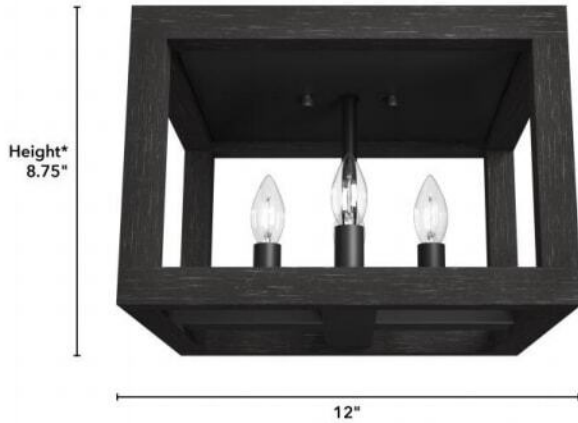

19088 Squire Manor Flush mount Matte Black

Finish: Matte Black and Dark Ash

*Height is ceiling to bottom of fixture

Lamping

Bulbs Included	Number of Bulbs	Base Type	Maximum Wattage	Pictured Bulb(s)
No	4	E12	60	B10 Candle

Ordering Information and Description

Item Number	UPC	Hunter Brand - Long Name	Web Collection	Family Name	Housing Finish	Secondary Finish	Glass Finish	Fixture Shape
19088	049694190888	Hunter Fan Company	Squire Manor	Squire Manor 4 Light Flush Mount	Matte Black	Dark Ash	None	Candle

Dimensions and Materials

Fixture Height (in)	Fixture Length (in)	Fixture Width (in)	Sconce/Vanity Backplate Height (A)	Sconce/Vanity Backplate Width (B)	Sconce/Vanity Center of J Box to Bottom (G)	Sconce/Vanity Center of J Box to Top (F)	Sconce/Vanity Projection from Wall (E)	Dim C - Standard - Ceiling to Bottom of Canopy	Dim E - Standard - Canopy Width	Overall Max Height (in)	Overall Min Height (in)	Product Weight (Lbs)	Primary Material	Secondary Material	Shade Included
8.75	12	12								8.75	8.75	7.5	Metal	None	No

Installation

Canopy Type Description	Adjustable Height	Sloped Ceiling Compatible	Downrod Feature - Lighting	Chain Length	Wire Length (in)	Volts/Hz	Listing Agency	Location Usage Code	Short Feature 2
Flush Mount Light	No	No			8	120v/60Hz	UL Listed	I	Rated for indoor use only