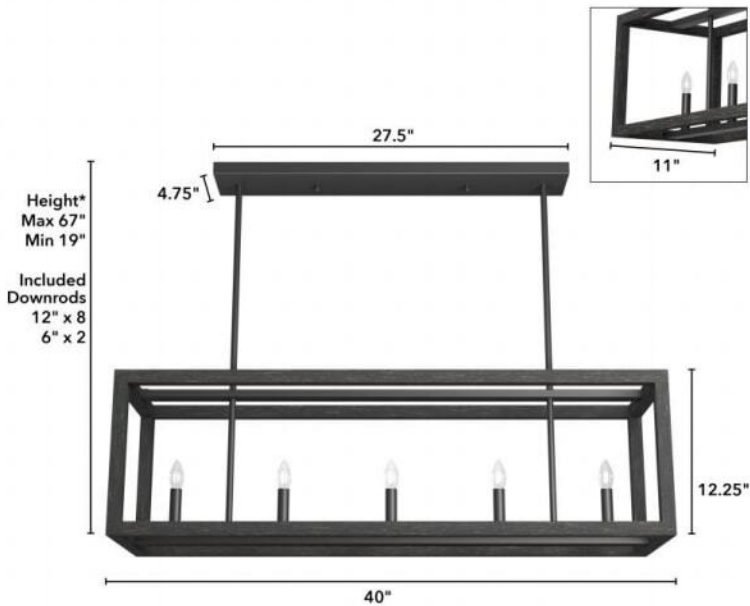

19090 Squire Manor 40in Matte Black

Finish: Matte Black and Dark Ash

*Height is ceiling to bottom of fixture

Lamping

Bulbs Included	Number of Bulbs	Base Type	Maximum Wattage	Pictured Bulb(s)
No	5	E12	60	B10 Candle

Dimensions and Materials

Fixture Height (in)	Fixture Length (in)	Fixture Width (in)	Sconce/Vanity Backplate Height (A)	Sconce/Vanity Backplate Width (B)	Sconce/Vanity Center of J Box to Bottom (G)	Sconce/Vanity Center of J Box to Top (F)	Sconce/Vanity Projection from Wall (E)	Dim C - Standard - Ceiling to Bottom of Canopy	Dim E - Standard - Canopy Width	Overall Max Height (in)	Overall Min Height (in)	Product Weight (Lbs)	Primary Material	Secondary Material	Shade Included
12.25	12.25	40								67.25	19.25	23	Metal	None	No

Installation

Canopy Type Description	Adjustable Height	Sloped Ceiling Compatible	Downrod Feature - Lighting	Chain Length	Wire Length (in)	Volts/Hz	Listing Agency	Location Usage Code	Short Feature 2
Downrod Light	Yes	No			120	120v/60Hz	UL Listed	I	Rated for indoor use only

Shipping and Logistical

Long Bullet Feature 11	Shipping Length (in)	Shipping Width (in)	Shipping Height (in)	Shipping Weight (Lbs)	Shipping Cubic Feet (L x W x H)/1728	Country of Origin Code
WARRANTY: One-year limited warranty backed by the trusted experts at Hunter.	14.6000	42.5000	16.5000	29.9000		CN