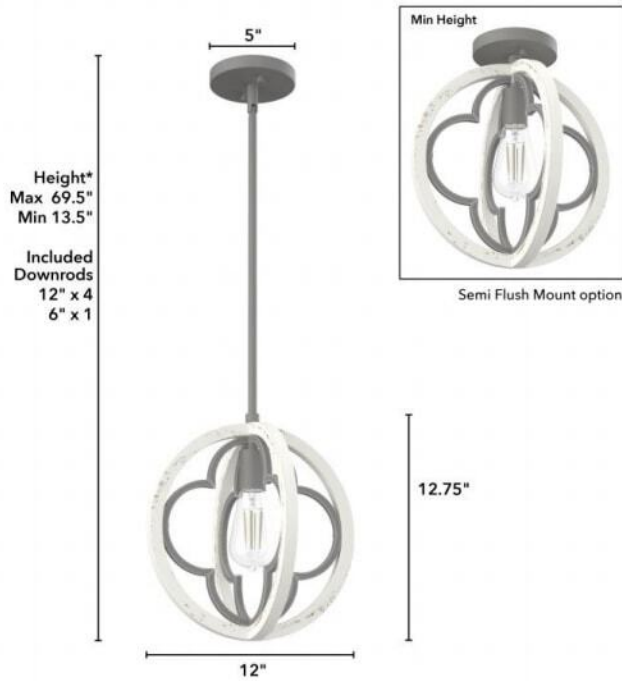

19092 Gablecrest 12in Concrete w/ Rstc Wht

Finish: Painted Concrete and Rustic White

*Height is ceiling to bottom of fixture

Lamping

Bulbs Included	Number of Bulbs	Base Type	Maximum Wattage	Pictured Bulb(s)
No	1	E26	60	ST64 Edison

Ordering Information and Description

Item Number	UPC	Hunter Brand - Long Name	Web Collection	Family Name	Housing Finish	Secondary Finish	Glass Finish	Fixture Shape
19092	049694190925	Hunter Fan Company	Gablecrest	Gablecrest 1 Light Pendant	Painted Concrete	Rustic White	None	Candle

Dimensions and Materials

Fixture Height (in)	Fixture Length (in)	Fixture Width (in)	Sconce/Vanity Backplate Height (A)	Sconce/Vanity Backplate Width (B)	Sconce/Vanity Center of J Box to Bottom (G)	Sconce/Vanity Center of J Box to Top (F)	Sconce/Vanity Projection from Wall (E)	Dim C - Standard - Ceiling to Bottom of Canopy	Dim E - Standard - Canopy Width	Overall Max Height (in)	Overall Min Height (in)	Product Weight (Lbs)	Primary Material	Secondary Material	Shade Included
12.75		12								69.5	13.5	5.5	Metal	None	No

Installation

Canopy Type Description	Adjustable Height	Sloped Ceiling Compatible	Downrod Feature - Lighting	Chain Length	Wire Length (in)	Volts/Hz	Listing Agency	Location Usage Code	Short Feature 2
Downrod Light	Yes	Yes			120	120v/60Hz	UL Listed	I	Rated for indoor use only