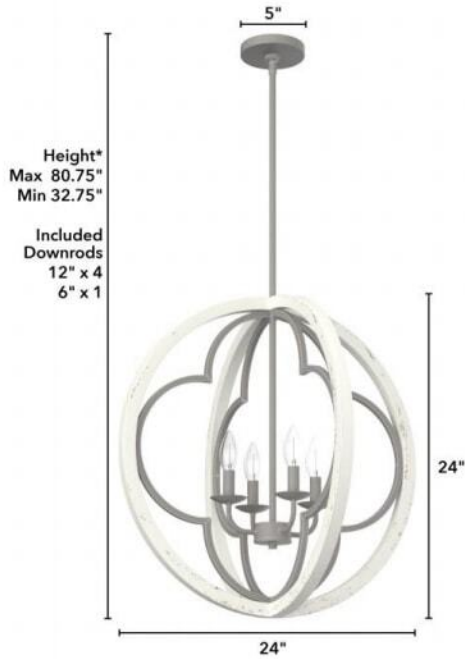

19096 *Gablecrest 24in Concrete w/ Rstc Wht

Finish: Painted Concrete and Rustic White

*Height is ceiling to bottom of fixture

Lamping

Bulbs Included	Number of Bulbs	Base Type	Maximum Wattage	Pictured Bulb(s)
No	4	E12	60	B10 Candle

Ordering Information and Description

Item Number	UPC	Hunter Brand - Long Name	Web Collection	Family Name	Housing Finish	Secondary Finish	Glass Finish	Fixture Shape
19096	049694190963	Hunter Fan Company	Gablecrest	Gablecrest 4 Light Pendant 24 inch	Painted Concrete	Rustic White	None	Candle

Dimensions and Materials

Fixture Height (in)	Fixture Length (in)	Fixture Width (in)	Sconce/Vanity Backplate Height (A)	Sconce/Vanity Backplate Width (B)	Sconce/Vanity Center of J Box to Bottom (G)	Sconce/Vanity Center of J Box to Top (F)	Sconce/Vanity Projection from Wall (E)	Dim C - Standard - Ceiling to Bottom of Canopy	Dim E - Standard - Canopy Width	Overall Max Height (in)	Overall Min Height (in)	Product Weight (Lbs)	Primary Material	Secondary Material	Shade Included
24	24	24								80.75	32.75	13.5	Metal	None	No

Installation

Canopy Type Description	Adjustable Height	Sloped Ceiling Compatible	Downrod Feature - Lighting	Chain Length	Wire Length (in)	Volts/Hz	Listing Agency	Location Usage Code	Short Feature 2
Downrod Light	Yes	No			120	120v/60Hz	UL Listed	I	Rated for indoor use only