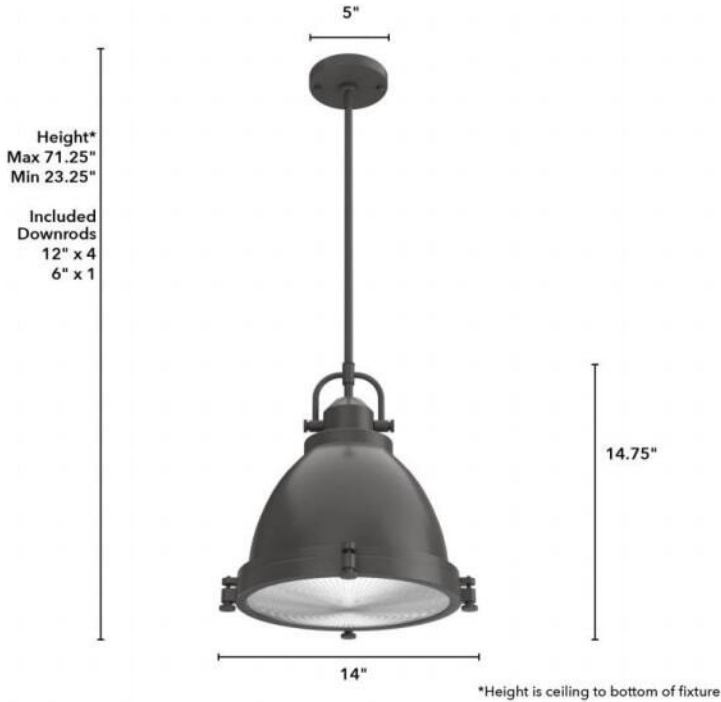

19103 Bridgemoor 14in Pendant Noble Bronze

Finish: Noble Bronze with Clear Holophane Glass

Lamping

Bulbs Included	Number of Bulbs	Base Type	Maximum Wattage	Pictured Bulb(s)
No	2	E26	60	

Ordering Information and Description

Item Number	UPC	Hunter Brand - Long Name	Web Collection	Family Name	Housing Finish	Secondary Finish	Glass Finish	Fixture Shape
19103	049694191038	Hunter Fan Company	Bridgemoor	Bridgemoor 2 Light Pendant	Noble Bronze	None	Clear Holophane	Dome

Dimensions and Materials

Fixture Height (in)	Fixture Length (in)	Fixture Width (in)	Sconce/Vanity Backplate Height (A)	Sconce/Vanity Backplate Width (B)	Sconce/Vanity Center of J Box to Bottom (G)	Sconce/Vanity Center of J Box to Top (F)	Sconce/Vanity Projection from Wall (E)	Dim C - Standard - Ceiling to Bottom of Canopy	Dim E - Standard - Canopy Width	Overall Max Height (in)	Overall Min Height (in)	Product Weight (Lbs)	Primary Material	Secondary Material	Shade Included
14.75		14								71.25	23.25	10.75	Metal	Glass	Yes

Installation

Canopy Type Description	Adjustable Height	Sloped Ceiling Compatible	Downrod Feature - Lighting	Chain Length	Wire Length (in)	Volts/Hz	Listing Agency	Location Usage Code	Short Feature 2
Downrod Light	Yes	No			120	120v/60Hz	UL Listed	I	Rated for indoor use only