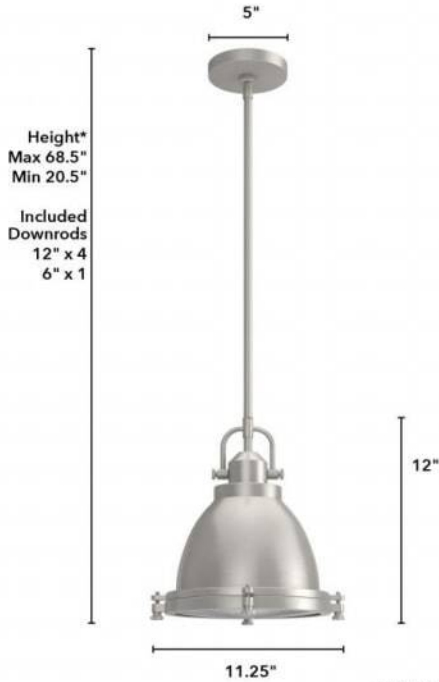

19107 Bridgemoor 11in Pendant Brushed Nickel

Finish: Brushed Nickel with Clear Holophane Glass

*Height is ceiling to bottom of fixture

Lamping

Bulbs Included	Number of Bulbs	Base Type	Maximum Wattage	Pictured Bulb(s)
No	1	E26	60	

Ordering Information and Description

Item Number	UPC	Hunter Brand - Long Name	Web Collection	Family Name	Housing Finish	Secondary Finish	Glass Finish	Fixture Shape
19107	049694191076	Hunter Fan Company	Bridgemoor	Bridgemoor 1 Light Pendant	Brushed Nickel	None	Clear Holophane	Dome

Dimensions and Materials

Fixture Height (in)	Fixture Length (in)	Fixture Width (in)	Sconce/Vanity Backplate Height (A)	Sconce/Vanity Backplate Width (B)	Sconce/Vanity Center of J Box to Bottom (G)	Sconce/Vanity Center of J Box to Top (F)	Sconce/Vanity Projection from Wall (E)	Dim C - Standard - Ceiling to Bottom of Canopy	Dim E - Standard - Canopy Width	Overall Max Height (in)	Overall Min Height (in)	Product Weight (Lbs)	Primary Material	Secondary Material	Shade Included
12		11.25								68.5	20.5	6.25	Metal	Glass	Yes

Shipping and Logistical

Long Bullet Feature 11	Shipping Length (in)	Shipping Width (in)	Shipping Height (in)	Shipping Weight (Lbs)	Shipping Cubic Feet (L x W x H)/1728	Country of Origin Code
	12.6000	18.0300	12.9000	8.7500		CN