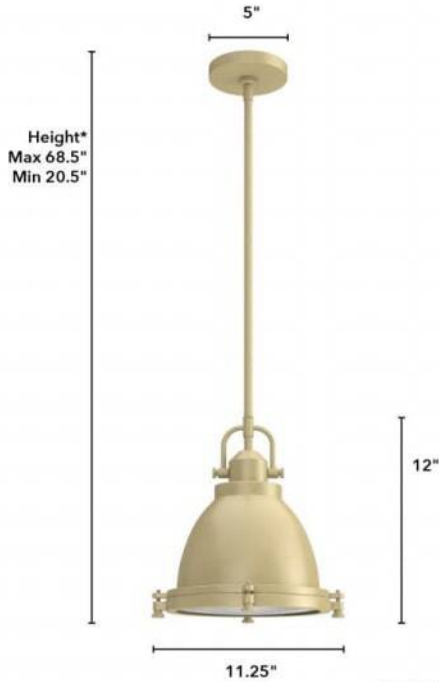

# 19108 \*Bridgemoor 11in Pendant Brass

Finish: Modern Brass with Clear Holophane Glass

\*Height is ceiling to bottom of fixture

## Lamping

Bulbs Included	Number of Bulbs	Base Type	Maximum Wattage	Pictured Bulb(s)
No	1	E26	60	

## Ordering Information and Description

Item Number	UPC	Hunter Brand - Long Name	Web Collection	Family Name	Housing Finish	Secondary Finish	Glass Finish	Fixture Shape
19108	049694191083	Hunter Fan Company	Bridgemoor	Bridgemoor 1 Light Pendant	Modern Brass	None	Clear Holophane	Dome

## Dimensions and Materials

Fixture Height (in)	Fixture Length (in)	Fixture Width (in)	Sconce/Vanity Backplate Height (A)	Sconce/Vanity Backplate Width (B)	Sconce/Vanity Center of J Box to Bottom (G)	Sconce/Vanity Center of J Box to Top (F)	Sconce/Vanity Projection from Wall (E)	Dim C - Standard - Ceiling to Bottom of Canopy	Dim E - Standard - Canopy Width	Overall Max Height (in)	Overall Min Height (in)	Product Weight (Lbs)	Primary Material	Secondary Material	Shade Included
12		11.25								68.5	20.5	6.25	Metal	Glass	Yes