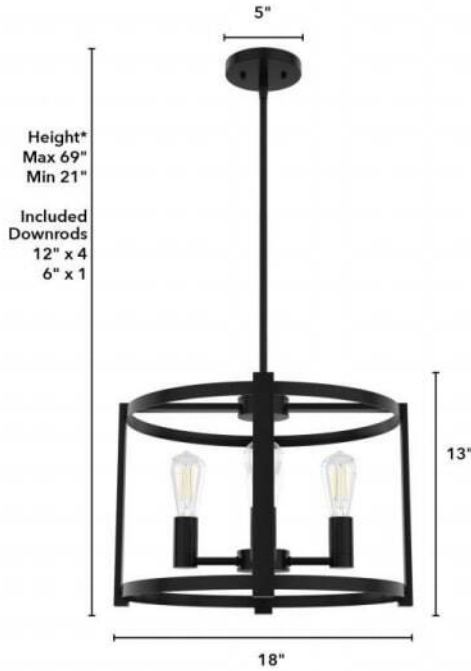

19133 Astwood 4 Lgt Chand Matte Black

Finish: Matte Black with Clear

*Height is ceiling to bottom of fixture

Lamping

Bulbs Included	Number of Bulbs	Base Type	Maximum Wattage	Pictured Bulb(s)
No	4	E26	60	ST64 Edison

Ordering Information and Description

Item Number	UPC	Hunter Brand - Long Name	Web Collection	Family Name	Housing Finish	Secondary Finish	Glass Finish	Fixture Shape
19133	049694191335	Hunter Fan Company	Astwood	Astwood 4 Light Chandelier	Matte Black	None	Clear	Drum

Dimensions and Materials

Fixture Height (in)	Fixture Length (in)	Fixture Width (in)	Sconce/Vanity Backplate Height (A)	Sconce/Vanity Backplate Width (B)	Sconce/Vanity Center of J Box to Bottom (G)	Sconce/Vanity Center of J Box to Top (F)	Sconce/Vanity Projection from Wall (E)	Dim C - Standard - Ceiling to Bottom of Canopy	Dim E - Standard - Canopy Width	Overall Max Height (in)	Overall Min Height (in)	Product Weight (Lbs)	Primary Material	Secondary Material	Shade Included
13	18	18								69	21	11	Metal	None	No

Shipping and Logistical

Long Bullet Feature 11	Shipping Length (in)	Shipping Width (in)	Shipping Height (in)	Shipping Weight (Lbs)	Shipping Cubic Feet (L x W x H)/1728	Country of Origin Code
WARRANTY: One-year limited warranty backed by the trusted experts at Hunter.	20.6000	20.6000	16.7000	16.0500		CN