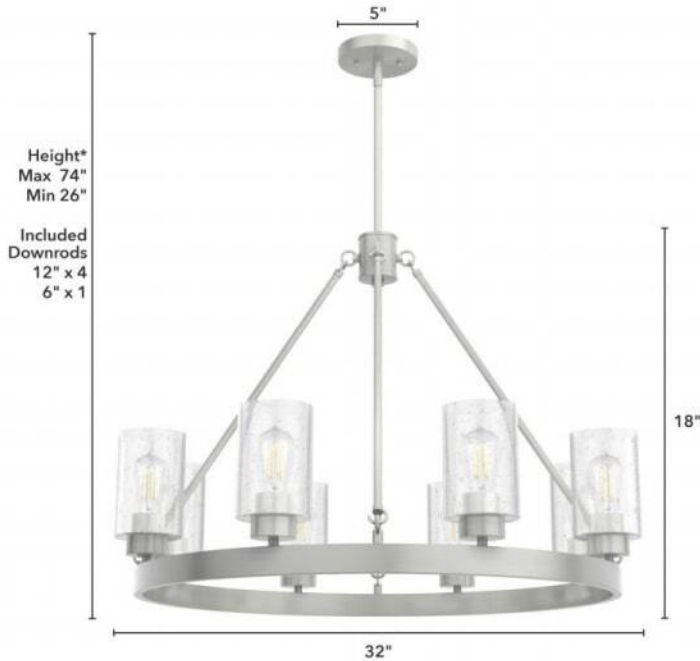

19135 Hartland 32in 8 Lt Chandelier BN

Finish: Brushed Nickel with Seeded Glass

*Height is ceiling to bottom of fixture

Lamping

Bulbs Included	Number of Bulbs	Base Type	Maximum Wattage	Pictured Bulb(s)
No	8	E26	60	ST64 Edison

Ordering Information and Description

Item Number	UPC	Hunter Brand - Long Name	Web Collection	Family Name	Housing Finish	Secondary Finish	Glass Finish	Fixture Shape
19135	049694191359	Hunter Fan Company	Hartland	Hartland 8 Light Chandelier	Brushed Nickel	None	Seeded	Wagon Wheel

Dimensions and Materials

Fixture Height (in)	Fixture Length (in)	Fixture Width (in)	Sconce/Vanity Backplate Height (A)	Sconce/Vanity Backplate Width (B)	Sconce/Vanity Center of J Box to Bottom (G)	Sconce/Vanity Center of J Box to Top (F)	Sconce/Vanity Projection from Wall (E)	Dim C - Standard - Ceiling to Bottom of Canopy	Dim E - Standard - Canopy Width	Overall Max Height (in)	Overall Min Height (in)	Product Weight (Lbs)	Primary Material	Secondary Material	Shade Included
22.75	32	32								78.75	30.75	18.9	Metal	Glass	Yes

Installation

Canopy Type Description	Adjustable Height	Sloped Ceiling Compatible	Downrod Feature - Lighting	Chain Length	Wire Length (in)	Volts/Hz	Listing Agency	Location Usage Code	Short Feature 2
Downrod Light	Yes	Yes			120	120v/60Hz	UL Listed	I	Rated for indoor use only