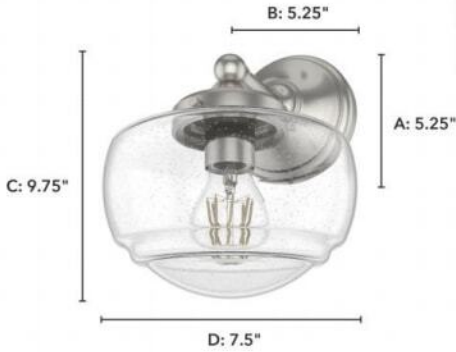

19140 Saddle Creek 1-Light Wall Sconce BN Se

Finish: Brushed Nickel with Seeded Glass

Side View:
Projection from Wall: E
Center of J Box to Top: F
Center of J Box to Bottom: G

Backplate:
Height: A Width: B
Fixture:
Overall Height: C Overall Width: D

Lamping

Bulbs Included	Number of Bulbs	Base Type	Maximum Wattage	Pictured Bulb(s)
No	1	E26	60	A19 Standard

Ordering Information and Description

Item Number	UPC	Hunter Brand - Long Name	Web Collection	Family Name	Housing Finish	Secondary Finish	Glass Finish	Fixture Shape
19140	049694191403	Hunter Fan Company	Saddle Creek	Sconce	Brushed Nickel	None	Seeded	Schoolhouse

Dimensions and Materials

Fixture Height (in)	Fixture Length (in)	Fixture Width (in)	Sconce/Vanity Backplate Height (A)	Sconce/Vanity Backplate Width (B)	Sconce/Vanity Center of J Box to Bottom (G)	Sconce/Vanity Center of J Box to Top (F)	Sconce/Vanity Projection from Wall (E)	Dim C - Standard - Ceiling to Bottom of Canopy	Dim E - Standard - Canopy Width	Overall Max Height (in)	Overall Min Height (in)	Product Weight (Lbs)	Primary Material	Secondary Material	Shade Included
9.75	8.75	7.5	5.25	5.25	7	2.75	8.75					2	Metal	Glass	Yes

Installation

Canopy Type Description	Adjustable Height	Sloped Ceiling Compatible	Downrod Feature - Lighting	Chain Length	Wire Length (in)	Volts/Hz	Listing Agency	Location Usage Code	Short Feature 2
Wall Mount_Sconce	No	No			8	120v/60Hz	ETL	D	Rated for indoor spaces exposed to humidity