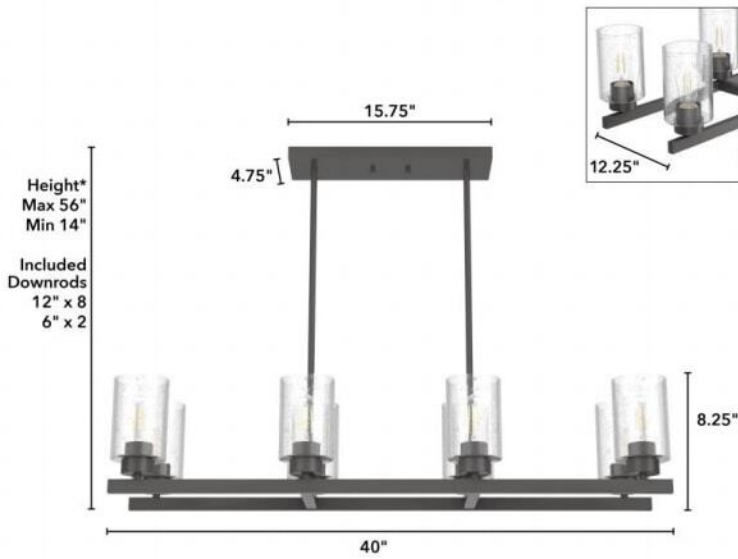

19160 Hartland 8 Lgt Linear Nbl Brnz

Finish: Noble Bronze with Seeded Glass

*Height is ceiling to bottom of fixture

Lamping

Bulbs Included	Number of Bulbs	Base Type	Maximum Wattage	Pictured Bulb(s)
No	8	E26	60	ST64 Edison

Dimensions and Materials

Fixture Height (in)	Fixture Length (in)	Fixture Width (in)	Scence/Vanity Backplate Height (A)	Scence/Vanity Backplate Width (B)	Scence/Vanity Center of J Box to Bottom (G)	Scence/Vanity Center of J Box to Top (F)	Scence/Vanity Projection from Wall (E)	Dim C - Standard - Ceiling to Bottom of Canopy	Dim E - Standard - Canopy Width	Overall Max Height (in)	Overall Min Height (in)	Product Weight (Lbs)	Primary Material	Secondary Material	Shade Included
8.25	40	12.25								56	14	19.25	Metal	Glass	Yes

Installation

Canopy Type Description	Adjustable Height	Sloped Ceiling Compatible	Downrod Feature - Lighting	Chain Length	Wire Length (in)	Volts/Hz	Listing Agency	Location Usage Code	Short Feature 2
Downrod Light	Yes	No			120	120v/60Hz	UL Listed	I	Rated for indoor use only

Shipping and Logistical

Long Bullet Feature 11	Shipping Length (in)	Shipping Width (in)	Shipping Height (in)	Shipping Weight (Lbs)	Shipping Cubic Feet (L x W x H)/1728	Country of Origin Code
WARRANTY: One-year limited warranty backed by the trusted experts at Hunter.	13.4000	50.0000	9.2000	20.9500		CN