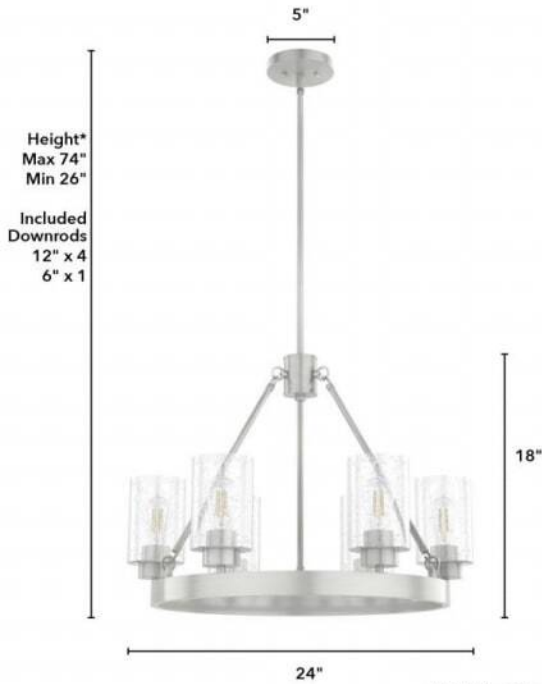

19161 Hartland 24in Chandelier Brshd Nickl

Finish: Brushed Nickel with Seeded Glass

*Height is ceiling to bottom of fixture

Lamping

Bulbs Included	Number of Bulbs	Base Type	Maximum Wattage	Pictured Bulb(s)
No	6	E26	60	ST64 Edison

Ordering Information and Description

Item Number	UPC	Hunter Brand - Long Name	Web Collection	Family Name	Housing Finish	Secondary Finish	Glass Finish	Fixture Shape
19161	049694191618	Hunter Fan Company	Hartland	Hartland 6 Light Chandelier	Brushed Nickel	None	Seeded	Wagon Wheel

Dimensions and Materials

Fixture Height (in)	Fixture Length (in)	Fixture Width (in)	Sconce/Vanity Backplate Height (A)	Sconce/Vanity Backplate Width (B)	Sconce/Vanity Center of J Box to Bottom (G)	Sconce/Vanity Center of J Box to Top (F)	Sconce/Vanity Projection from Wall (E)	Dim C - Standard - Ceiling to Bottom of Canopy	Dim E - Standard - Canopy Width	Overall Max Height (in)	Overall Min Height (in)	Product Weight (Lbs)	Primary Material	Secondary Material	Shade Included
18	24	24								74	26	13.7	Metal	Glass	Yes

Shipping and Logistical

Long Bullet Feature 11	Shipping Length (in)	Shipping Width (in)	Shipping Height (in)	Shipping Weight (Lbs)	Shipping Cubic Feet (L x W x H)/1728	Country of Origin Code
WARRANTY: One-year limited warranty backed by the trusted experts at Hunter.	24.2000	26.0000	9.4000	17.8500		CN