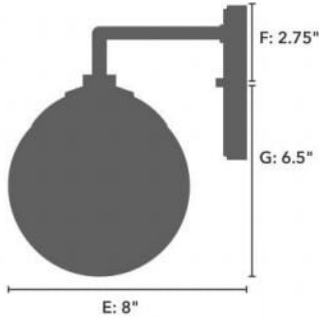

19168 Hepburn 2 Lgt Vanity Brshd Nickl

Finish: Brushed Nickel with Cased White Glass

Side View:
 Projection from Wall: E
 Center of J Box to Top: F
 Center of J Box to Bottom: G

Backplate:
 Height: A Width: B

Fixture:
 Overall Height: C Overall Width: D

Lamping

Bulbs Included	Number of Bulbs	Base Type	Maximum Wattage	Pictured Bulb(s)
No	2	E26	60	

Ordering Information and Description

Item Number	UPC	Hunter Brand - Long Name	Web Collection	Family Name	Housing Finish	Secondary Finish	Glass Finish	Fixture Shape
19168	049694191687	Hunter Fan Company	Hepburn	Hepburn 2 Light Vanity	Brushed Nickel	None	Cased White	Globe

Dimensions and Materials

Fixture Height (in)	Fixture Length (in)	Fixture Width (in)	Sconce/Vanity Backplate Height (A)	Sconce/Vanity Backplate Width (B)	Sconce/Vanity Center of J Box to Bottom (G)	Sconce/Vanity Center of J Box to Top (F)	Sconce/Vanity Projection from Wall (E)	Dim C - Standard - Ceiling to Bottom of Canopy	Dim E - Standard - Canopy Width	Overall Max Height (in)	Overall Min Height (in)	Product Weight (Lbs)	Primary Material	Secondary Material	Shade Included
9	18	8	5.25	5.25	6.5	2.75	8					4	Metal	Glass	Yes

Shipping and Logistical

Long Bullet Feature 11	Shipping Length (in)	Shipping Width (in)	Shipping Height (in)	Shipping Weight (Lbs)	Shipping Cubic Feet (L x W x H)/1728	Country of Origin Code
WARRANTY: One-year limited warranty backed by the trusted experts at Hunter.	14.1000	20.6000	9.3000	5.4500		CN