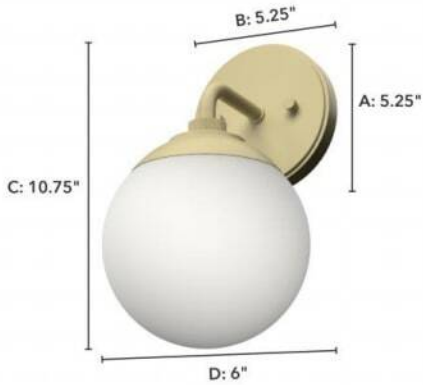

# 19175 Hepburn Sconce Modern Brass

Finish: Modern Brass with Cased White Glass

Side View:  
 Projection from Wall: E  
 Center of J Box to Top: F  
 Center of J Box to Bottom: G

Backplate:  
 Height: A Width: B  
 Fixture:  
 Overall Height: C Overall Width: D

## Lamping

Bulbs Included	Number of Bulbs	Base Type	Maximum Wattage	Pictured Bulb(s)
No	1	E26	60	

## Ordering Information and Description

Item Number	UPC	Hunter Brand - Long Name	Web Collection	Family Name	Housing Finish	Secondary Finish	Glass Finish	Fixture Shape
19175	049694191755	Hunter Fan Company	Hepburn	Hepburn 1 Light Wall Sconce	Modern Brass	None	Cased White	Globe

## Dimensions and Materials

Fixture Height (in)	Fixture Length (in)	Fixture Width (in)	Sconce/Vanity Backplate Height (A)	Sconce/Vanity Backplate Width (B)	Sconce/Vanity Center of J Box to Bottom (G)	Sconce/Vanity Center of J Box to Top (F)	Sconce/Vanity Projection from Wall (E)	Dim C - Standard - Ceiling to Bottom of Canopy	Dim E - Standard - Canopy Width	Overall Max Height (in)	Overall Min Height (in)	Product Weight (Lbs)	Primary Material	Secondary Material	Shade Included
10.75	6	8	5.25	5.25	8.25	2.5	7					2	Metal	Glass	Yes