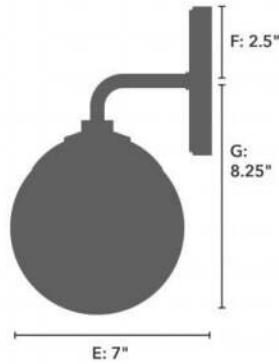

# 19175 Hepburn Sconce Modern Brass

Finish: Modern Brass with Cased White Glass

Side View:  
 Projection from Wall: E  
 Center of J Box to Top: F  
 Center of J Box to Bottom: G

Backplate:  
 Height: A Width: B  
 Fixture:  
 Overall Height: C Overall Width: D

## Dimensions and Materials

Fixture Height (in)	Fixture Length (in)	Fixture Width (in)	Sconce/Vanity Backplate Height (A)	Sconce/Vanity Backplate Width (B)	Sconce/Vanity Center of J Box to Bottom (G)	Sconce/Vanity Center of J Box to Top (F)	Sconce/Vanity Projection from Wall (E)	Dim C - Standard - Ceiling to Bottom of Canopy	Dim E - Standard - Canopy Width	Overall Max Height (in)	Overall Min Height (in)	Product Weight (Lbs)	Primary Material	Secondary Material	Shade Included
10.75	6	8	5.25	5.25	8.25	2.5	7					2	Metal	Glass	Yes

## Shipping and Logistical

Long Bullet Feature 11	Shipping Length (in)	Shipping Width (in)	Shipping Height (in)	Shipping Weight (Lbs)	Shipping Cubic Feet (L x W x H)/1728	Country of Origin Code
WARRANTY: One-year limited warranty backed by the trusted experts at Hunter.	9.8000	13.8000	8.5000	2.5700		CN