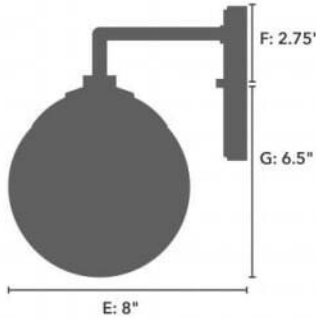

19178 Hepburn 3 Lgt Vanity Brushed Nickel

Finish: Brushed Nickel with Cased White Glass

Side View:
 Projection from Wall: E
 Center of J Box to Top: F
 Center of J Box to Bottom: G

Backplate:
 Height: A Width: B

Fixture:
 Overall Height: C Overall Width: D

Lamping

| Bulbs Included | Number of Bulbs | Base Type | Maximum Wattage | Pictured Bulb(s) |
|----------------|-----------------|-----------|-----------------|------------------|
| No | 3 | E26 | 60 | |

Dimensions and Materials

| Fixture Height (in) | Fixture Length (in) | Fixture Width (in) | Sconce/Vanity Backplate Height (A) | Sconce/Vanity Backplate Width (B) | Sconce/Vanity Center of J Box to Bottom (G) | Sconce/Vanity Center of J Box to Top (F) | Sconce/Vanity Projection from Wall (E) | Dim C - Standard - Ceiling to Bottom of Canopy | Dim E - Standard - Canopy Width | Overall Max Height (in) | Overall Min Height (in) | Product Weight (Lbs) | Primary Material | Secondary Material | Shade Included |
|---------------------|---------------------|--------------------|------------------------------------|-----------------------------------|---|--|--|--|---------------------------------|-------------------------|-------------------------|----------------------|------------------|--------------------|----------------|
| 9 | 25 | 8 | 5.25 | 5.25 | 6.5 | 2.5 | 8 | | | | | 5.25 | Metal | Glass | Yes |

Shipping and Logistical

| Long Bullet Feature 11 | Shipping Length (in) | Shipping Width (in) | Shipping Height (in) | Shipping Weight (Lbs) | Shipping Cubic Feet (L x W x H)/1728 | Country of Origin Code |
|--|----------------------|---------------------|----------------------|-----------------------|--------------------------------------|------------------------|
| WARRANTY: One-year limited warranty backed by the trusted experts at Hunter. | 14.1000 | 30.1000 | 9.4000 | 7.6500 | | CN |