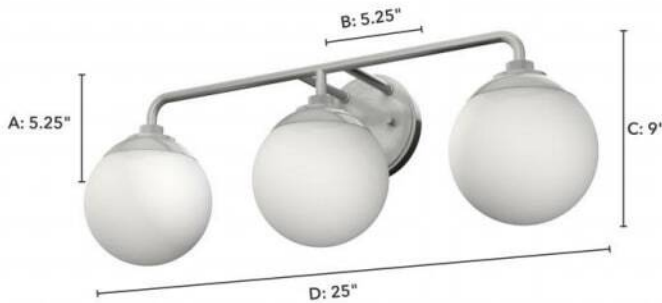

19178 Hepburn 3 Lgt Vanity Brushed Nickel

Finish: Brushed Nickel with Cased White Glass

Side View:
 Projection from Wall: E
 Center of J Box to Top: F
 Center of J Box to Bottom: G

Backplate:
 Height: A Width: B

Fixture:
 Overall Height: C Overall Width: D

Lamping

| Bulbs Included | Number of Bulbs | Base Type | Maximum Wattage | Pictured Bulb(s) |
|----------------|-----------------|-----------|-----------------|------------------|
| No | 3 | E26 | 60 | |

Ordering Information and Description

| Item Number | UPC | Hunter Brand - Long Name | Web Collection | Family Name | Housing Finish | Secondary Finish | Glass Finish | Fixture Shape |
|-------------|--------------|--------------------------|----------------|------------------------|----------------|------------------|--------------|---------------|
| 19178 | 049694191786 | Hunter Fan Company | Hepburn | Hepburn 3 Light Vanity | Brushed Nickel | None | Cased White | Globe |

Dimensions and Materials

| Fixture Height (in) | Fixture Length (in) | Fixture Width (in) | Sconce/Vanity Backplate Height (A) | Sconce/Vanity Backplate Width (B) | Sconce/Vanity Center of J Box to Bottom (G) | Sconce/Vanity Center of J Box to Top (F) | Sconce/Vanity Projection from Wall (E) | Dim C - Standard - Ceiling to Bottom of Canopy | Dim E - Standard - Canopy Width | Overall Max Height (in) | Overall Min Height (in) | Product Weight (Lbs) | Primary Material | Secondary Material | Shade Included |
|---------------------|---------------------|--------------------|------------------------------------|-----------------------------------|---|--|--|--|---------------------------------|-------------------------|-------------------------|----------------------|------------------|--------------------|----------------|
| 9 | 25 | 8 | 5.25 | 5.25 | 6.5 | 2.5 | 8 | | | | | 5.25 | Metal | Glass | Yes |