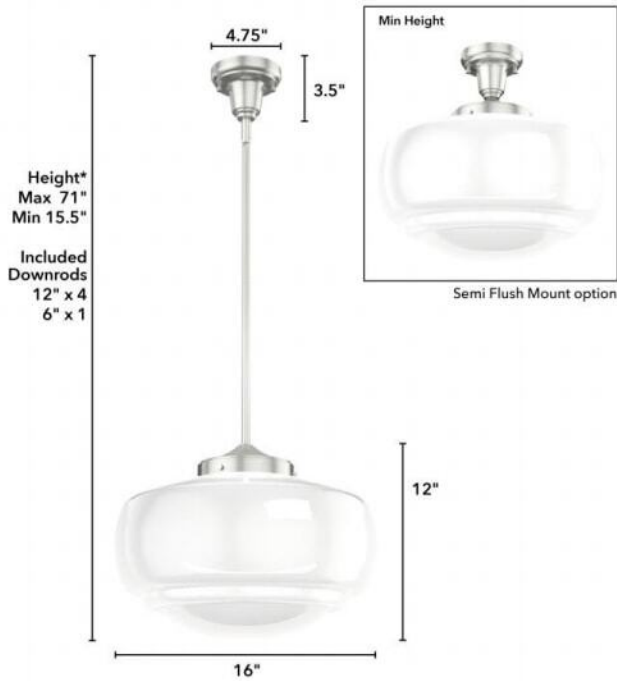

# 19194 Saddle Creek 1 Light Large Pendant BN

Finish: Brushed Nickel with Cased White Glass

\*Height is ceiling to bottom of fixture

## Lamping

Bulbs Included	Number of Bulbs	Base Type	Maximum Wattage	Pictured Bulb(s)
No	1	E26	60	

## Ordering Information and Description

Item Number	UPC	Hunter Brand - Long Name	Web Collection	Family Name	Housing Finish	Secondary Finish	Glass Finish	Fixture Shape
19194	049694191946	Hunter Fan Company	Saddle Creek	Saddle Creek Shiny Cased White Glass 1 Light 16 Inch Pendant	Brushed Nickel	None	Cased White	Schoolhouse

## Dimensions and Materials

Fixture Height (in)	Fixture Length (in)	Fixture Width (in)	Sconce/Vanity Backplate Height (A)	Sconce/Vanity Backplate Width (B)	Sconce/Vanity Center of J Box to Bottom (G)	Sconce/Vanity Center of J Box to Top (F)	Sconce/Vanity Projection from Wall (E)	Dim C - Standard - Ceiling to Bottom of Canopy	Dim E - Standard - Canopy Width	Overall Max Height (in)	Overall Min Height (in)	Product Weight (Lbs)	Primary Material	Secondary Material	Shade Included
12	16	16								71	15.5	7.75	Metal	Glass	Yes