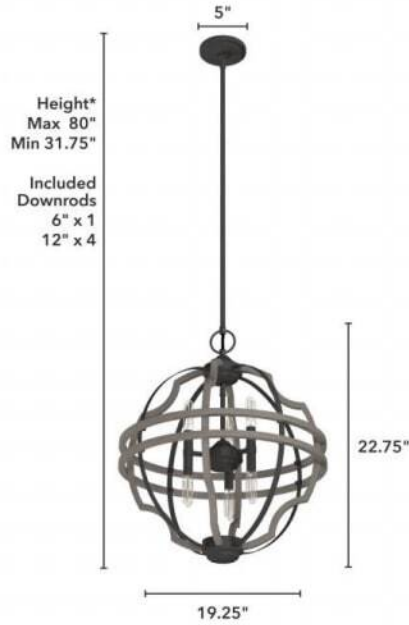

19224 Stone Creek 6 Light Pend 18 Aged Steel

Finish: Noble Bronze and White Washed Oak

*Height is ceiling to bottom of fixture

Lamping

| Bulbs Included | Number of Bulbs | Base Type | Maximum Wattage | Pictured Bulb(s) |
|----------------|-----------------|-----------|-----------------|------------------|
| No | 6 | E12 | 60 | T6 Tubular |

Ordering Information and Description

| Item Number | UPC | Hunter Brand - Long Name | Web Collection | Family Name | Housing Finish | Secondary Finish | Glass Finish | Fixture Shape |
|-------------|--------------|--------------------------|----------------|-------------------------------------|----------------|------------------|--------------|---------------|
| 19224 | 049694192240 | Hunter Fan Company | Stone Creek | Stone Creek 6 Light Pendant 19 inch | Noble Bronze | White Washed Oak | None | Sphere |

Dimensions and Materials

| Fixture Height (in) | Fixture Length (in) | Fixture Width (in) | Sconce/Vanity Backplate Height (A) | Sconce/Vanity Backplate Width (B) | Sconce/Vanity Center of J Box to Bottom (G) | Sconce/Vanity Center of J Box to Top (F) | Sconce/Vanity Projection from Wall (E) | Dim C - Standard - Ceiling to Bottom of Canopy | Dim E - Standard - Canopy Width | Overall Max Height (in) | Overall Min Height (in) | Product Weight (Lbs) | Primary Material | Secondary Material | Shade Included |
|---------------------|---------------------|--------------------|------------------------------------|-----------------------------------|---|--|--|--|---------------------------------|-------------------------|-------------------------|----------------------|------------------|--------------------|----------------|
| 22.75 | | 19.25 | | | | | | | | 80 | 31.75 | 11 | Metal | None | No |