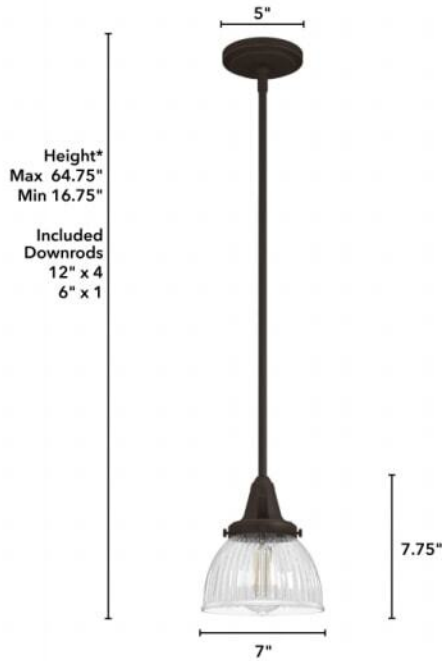

19230 Cypress Grove Mini Pen Onyx Bengal

Finish: Onyx Bengal with Clear Holophane Glass

*Height is ceiling to bottom of fixture

Lamping

Bulbs Included	Number of Bulbs	Base Type	Maximum Wattage	Pictured Bulb(s)
No	1	E26	60	ST64 Edison

Ordering Information and Description

Item Number	UPC	Hunter Brand - Long Name	Web Collection	Family Name	Housing Finish	Secondary Finish	Glass Finish	Fixture Shape
19230	049694192301	Hunter Fan Company	Cypress Grove	Cypress Grove 1 Light Mini Pendant	Onyx Bengal	None	Clear Holophane	Dome

Dimensions and Materials

Fixture Height (in)	Fixture Length (in)	Fixture Width (in)	Sconce/Vanity Backplate Height (A)	Sconce/Vanity Backplate Width (B)	Sconce/Vanity Center of J Box to Bottom (G)	Sconce/Vanity Center of J Box to Top (F)	Sconce/Vanity Projection from Wall (E)	Dim C - Standard - Ceiling to Bottom of Canopy	Dim E - Standard - Canopy Width	Overall Max Height (in)	Overall Min Height (in)	Product Weight (Lbs)	Primary Material	Secondary Material	Shade Included
7.75		7								64.75	16.75	3.5	Metal	Glass	Yes

Installation

Canopy Type Description	Adjustable Height	Sloped Ceiling Compatible	Downrod Feature - Lighting	Chain Length	Wire Length (in)	Volts/Hz	Listing Agency	Location Usage Code	Short Feature 2
Downrod Light	Yes	Yes			120	120v/60Hz	ETL Listed	I	Rated for indoor use only