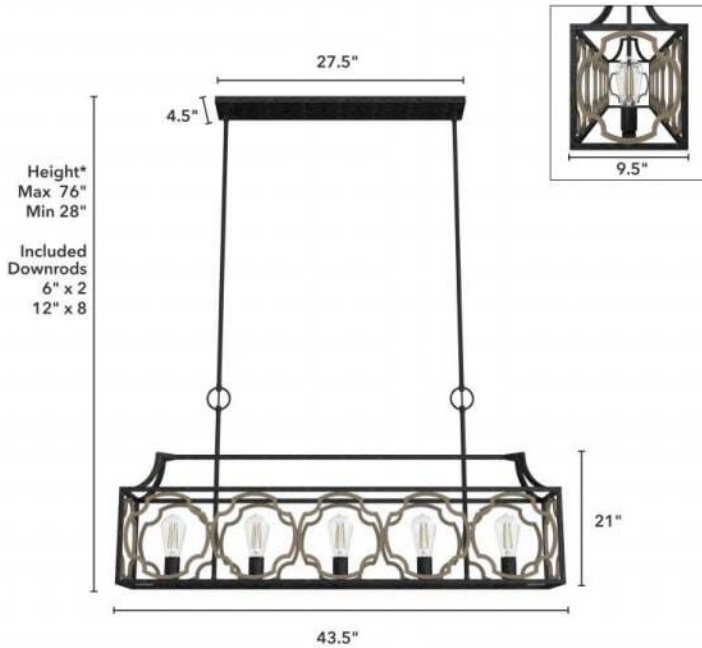

19231 Stone Creek 5 Light Linear Chandelier R

Finish: French Oak and Rustic Iron

*Height is ceiling to bottom of fixture

Lamping

Bulbs Included	Number of Bulbs	Base Type	Maximum Wattage	Pictured Bulb(s)
No	5	E26	60	ST64 Edison

Ordering Information and Description

Item Number	UPC	Hunter Brand - Long Name	Web Collection	Family Name	Housing Finish	Secondary Finish	Glass Finish	Fixture Shape
19231	049694192318	Hunter Fan Company	Stone Creek	Stone Creek 5 Light Linear Chandelier	French Oak	Rustic Iron	None	Linear

Dimensions and Materials

Fixture Height (in)	Fixture Length (in)	Fixture Width (in)	Sconce/Vanity Backplate Height (A)	Sconce/Vanity Backplate Width (B)	Sconce/Vanity Center of J Box to Bottom (G)	Sconce/Vanity Center of J Box to Top (F)	Sconce/Vanity Projection from Wall (E)	Dim C - Standard - Ceiling to Bottom of Canopy	Dim E - Standard - Canopy Width	Overall Max Height (in)	Overall Min Height (in)	Product Weight (Lbs)	Primary Material	Secondary Material	Shade Included
21	43.5	9.5								76	28	21	Metal	None	No

Shipping and Logistical

Long Bullet Feature 11	Shipping Length (in)	Shipping Width (in)	Shipping Height (in)	Shipping Weight (Lbs)	Shipping Cubic Feet (L x W x H)/1728	Country of Origin Code
WARRANTY: One-year limited warranty backed by the trusted experts at Hunter.	12.2000	46.8000	17.3000	25.8000		CN