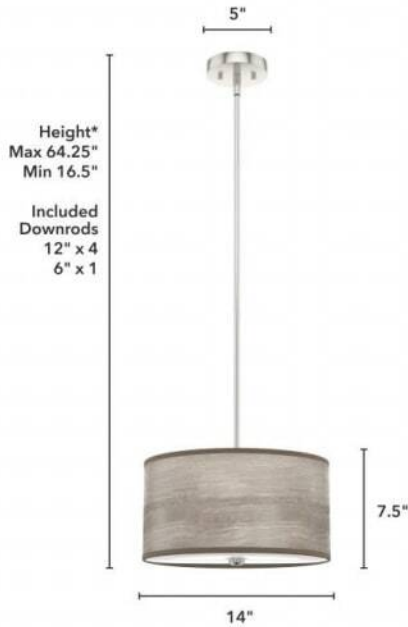

# 19242 Solhaven 2 Light Pendant

Finish: Light Gray Oak and Brushed Nickel with Painted Cased White Shade

\*Height is ceiling to bottom of fixture

## Lamping

Bulbs Included	Number of Bulbs	Base Type	Maximum Wattage	Pictured Bulb(s)
No	2	E26	60	A19 Standard

## Dimensions and Materials

Fixture Height (in)	Fixture Length (in)	Fixture Width (in)	Sconce/Vanity Backplate Height (A)	Sconce/Vanity Backplate Width (B)	Sconce/Vanity Center of J Box to Bottom (G)	Sconce/Vanity Center of J Box to Top (F)	Sconce/Vanity Projection from Wall (E)	Dim C - Standard - Ceiling to Bottom of Canopy	Dim E - Standard - Canopy Width	Overall Max Height (in)	Overall Min Height (in)	Product Weight (Lbs)	Primary Material	Secondary Material	Shade Included
7.5	14	14								64.25	16.5	4.62	Metal	Shade	Yes

## Shipping and Logistical

Long Bullet Feature 11	Shipping Length (in)	Shipping Width (in)	Shipping Height (in)	Shipping Weight (Lbs)	Shipping Cubic Feet (L x W x H)/1728	Country of Origin Code
WARRANTY: One-year limited warranty backed by the trusted experts at Hunter.	11.2500	16.5000	16.5000	7.4100		CN