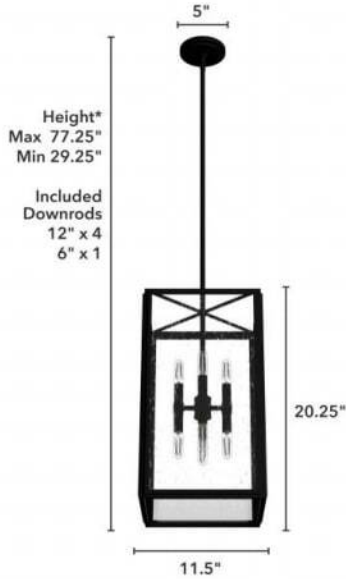

# 19263 Felipe 8 Light Pendant Nat Iron

Finish: Natural Black Iron with Seeded Glass

\*Height is ceiling to bottom of fixture

## Lamping

Bulbs Included	Number of Bulbs	Base Type	Maximum Wattage	Pictured Bulb(s)
No	8	E12	60	T6 Tubular

## Dimensions and Materials

Fixture Height (in)	Fixture Length (in)	Fixture Width (in)	Sconce/Vanity Backplate Height (A)	Sconce/Vanity Backplate Width (B)	Sconce/Vanity Center of J Box to Bottom (G)	Sconce/Vanity Center of J Box to Top (F)	Sconce/Vanity Projection from Wall (E)	Dim C - Standard - Ceiling to Bottom of Canopy	Dim E - Standard - Canopy Width	Overall Max Height (in)	Overall Min Height (in)	Product Weight (Lbs)	Primary Material	Secondary Material	Shade Included
20.25	11.5	11.5								77.25	29.25	16.5	Metal	Glass	Yes

## Shipping and Logistical

Long Bullet Feature 11	Shipping Length (in)	Shipping Width (in)	Shipping Height (in)	Shipping Weight (Lbs)	Shipping Cubic Feet (L x W x H)/1728	Country of Origin Code
WARRANTY: One-year limited warranty backed by the trusted experts at Hunter.	14.4000	23.8000	18.2000	18.5500		CN