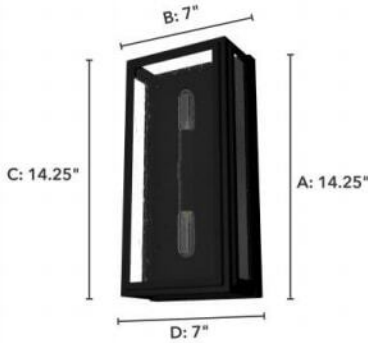

19265 Felipe 2 Light Wall Sconce Nat Iron

Finish: Natural Black Iron with Seeded Glass

Side View:
 Projection from Wall: E
 Center of J Box to Top: F
 Center of J Box to Bottom: G

Backplate:
 Height: A Width: B
 Fixture:
 Overall Height: C Overall Width: D

Lamping

Bulbs Included	Number of Bulbs	Base Type	Maximum Wattage	Pictured Bulb(s)
No	2	E12	60	T6 Tubular

Ordering Information and Description

Item Number	UPC	Hunter Brand - Long Name	Web Collection	Family Name	Housing Finish	Secondary Finish	Glass Finish	Fixture Shape
19265	049694192653	Hunter Fan Company	Felipe	Felipe 2 Light Wall Sconce	Natural Black Iron	None	Seeded	Square

Dimensions and Materials

Fixture Height (in)	Fixture Length (in)	Fixture Width (in)	Sconce/Vanity Backplate Height (A)	Sconce/Vanity Backplate Width (B)	Sconce/Vanity Center of J Box to Bottom (G)	Sconce/Vanity Center of J Box to Top (F)	Sconce/Vanity Projection from Wall (E)	Dim C - Standard - Ceiling to Bottom of Canopy	Dim E - Standard - Canopy Width	Overall Max Height (in)	Overall Min Height (in)	Product Weight (Lbs)	Primary Material	Secondary Material	Shade Included
14.25	4	7	14.25	7	7.25	7.25	4			14.25	14.25	5.5	Metal	Glass	Yes

Shipping and Logistical

Long Bullet Feature 11	Shipping Length (in)	Shipping Width (in)	Shipping Height (in)	Shipping Weight (Lbs)	Shipping Cubic Feet (L x W x H)/1728	Country of Origin Code
WARRANTY: One-year limited warranty backed by the trusted experts at Hunter.	9.4500	16.9000	7.7000	7.0000		CN