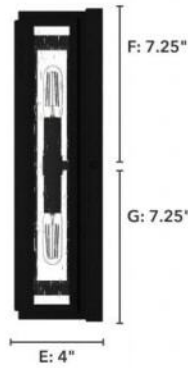

19265 Felipe 2 Light Wall Sconce Nat Iron

Finish: Natural Black Iron with Seeded Glass

Side View:
 Projection from Wall: E
 Center of J Box to Top: F
 Center of J Box to Bottom: G

Backplate:
 Height: A Width: B
 Fixture:
 Overall Height: C Overall Width: D

Lamping

Bulbs Included	Number of Bulbs	Base Type	Maximum Wattage	Pictured Bulb(s)
No	2	E12	60	T6 Tubular

Ordering Information and Description

Item Number	UPC	Hunter Brand - Long Name	Web Collection	Family Name	Housing Finish	Secondary Finish	Glass Finish	Fixture Shape
19265	049694192653	Hunter Fan Company	Felipe	Felipe 2 Light Wall Sconce	Natural Black Iron	None	Seeded	Square

Dimensions and Materials

Fixture Height (in)	Fixture Length (in)	Fixture Width (in)	Sconce/Vanity Backplate Height (A)	Sconce/Vanity Backplate Width (B)	Sconce/Vanity Center of J Box to Bottom (G)	Sconce/Vanity Center of J Box to Top (F)	Sconce/Vanity Projection from Wall (E)	Dim C - Standard - Ceiling to Bottom of Canopy	Dim E - Standard - Canopy Width	Overall Max Height (in)	Overall Min Height (in)	Product Weight (Lbs)	Primary Material	Secondary Material	Shade Included
14.25	4	7	14.25	7	7.25	7.25	4			14.25	14.25	5.5	Metal	Glass	Yes

Shipping and Logistical

Long Bullet Feature 11	Shipping Length (in)	Shipping Width (in)	Shipping Height (in)	Shipping Weight (Lbs)	Shipping Cubic Feet (L x W x H)/1728	Country of Origin Code
WARRANTY: One-year limited warranty backed by the trusted experts at Hunter.	9.4500	16.9000	7.7000	7.0000		CN