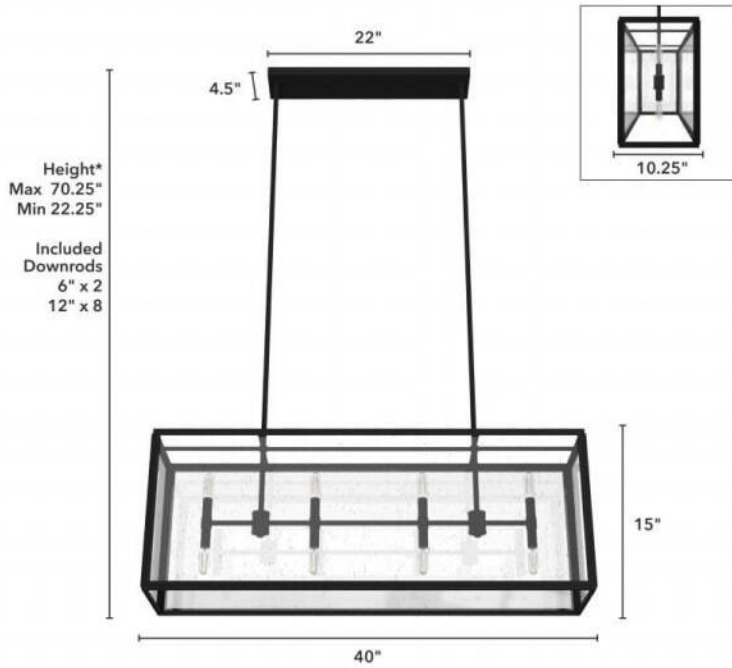

19267 Felipe 8 Light Linear Nat Iron

Finish: Natural Black Iron with Seeded Glass

*Height is ceiling to bottom of fixture

Lamping

Bulbs Included	Number of Bulbs	Base Type	Maximum Wattage	Pictured Bulb(s)
No	8	E12	60	T6 Tubular

Ordering Information and Description

Item Number	UPC	Hunter Brand - Long Name	Web Collection	Family Name	Housing Finish	Secondary Finish	Glass Finish	Fixture Shape
19267	049694192677	Hunter Fan Company	Felipe	Felipe 8 Light Linear Chandelier	Natural Black Iron	None	Seeded	Linear

Dimensions and Materials

Fixture Height (in)	Fixture Length (in)	Fixture Width (in)	Sconce/Vanity Backplate Height (A)	Sconce/Vanity Backplate Width (B)	Sconce/Vanity Center of J Box to Bottom (G)	Sconce/Vanity Center of J Box to Top (F)	Sconce/Vanity Projection from Wall (E)	Dim C - Standard - Ceiling to Bottom of Canopy	Dim E - Standard - Canopy Width	Overall Max Height (in)	Overall Min Height (in)	Product Weight (Lbs)	Primary Material	Secondary Material	Shade Included
15	10.25	40								70.25	22.25	28	Metal	Glass	Yes

Shipping and Logistical

Long Bullet Feature 11	Shipping Length (in)	Shipping Width (in)	Shipping Height (in)	Shipping Weight (Lbs)	Shipping Cubic Feet (L x W x H)/1728	Country of Origin Code
	17.0000	37.0000	17.0000	37.0500		CN