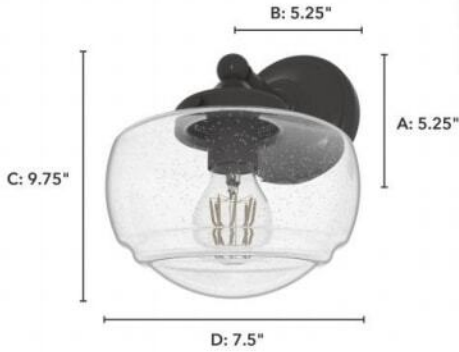

# 19270 Saddle Creek 1-Light Sconce

Finish: Noble Bronze with Seeded Glass

Side View:  
 Projection from Wall: E  
 Center of J Box to Top: F  
 Center of J Box to Bottom: G

Backplate:  
 Height: A Width: B  
 Fixture:  
 Overall Height: C Overall Width: D

## Lamping

Bulbs Included	Number of Bulbs	Base Type	Maximum Wattage	Pictured Bulb(s)
No	1	E26	60	A19 Standard

## Dimensions and Materials

Fixture Height (in)	Fixture Length (in)	Fixture Width (in)	Sconce/Vanity Backplate Height (A)	Sconce/Vanity Backplate Width (B)	Sconce/Vanity Center of J Box to Bottom (G)	Sconce/Vanity Center of J Box to Top (F)	Sconce/Vanity Projection from Wall (E)	Dim C - Standard - Ceiling to Bottom of Canopy	Dim E - Standard - Canopy Width	Overall Max Height (in)	Overall Min Height (in)	Product Weight (Lbs)	Primary Material	Secondary Material	Shade Included
9.75	8.75	7.5	5.25	5.25	7	2.75	8.75					2.00	Metal	Glass	Yes

## Installation

Canopy Type Description	Adjustable Height	Sloped Ceiling Compatible	Downrod Feature - Lighting	Chain Length	Wire Length (in)	Volts/Hz	Listing Agency	Location Usage Code	Short Feature 2
Wall Mount_Sconce	No	No			8	120v/60Hz	ETL	D	Rated for indoor spaces exposed to humidity