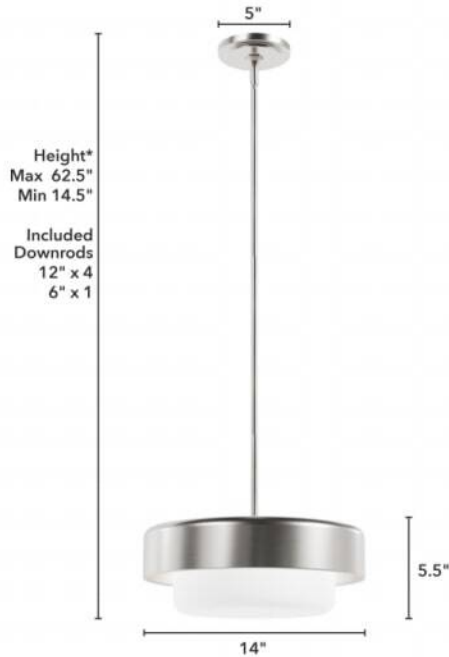

# 19272 Station 2 Light Pendant BN

Finish: Brushed Nickel with Frosted Cased White Glass

\*Height is ceiling to bottom of fixture

## Lamping

Bulbs Included	Number of Bulbs	Base Type	Maximum Wattage	Pictured Bulb(s)
No	2	E26	60	

## Ordering Information and Description

Item Number	UPC	Hunter Brand - Long Name	Web Collection	Family Name	Housing Finish	Secondary Finish	Glass Finish	Fixture Shape
19272	049694192721	Hunter Fan Company	Station	Station 2 Light Pendant	Brushed Nickel	None	Frosted Cased White	Drum

## Dimensions and Materials

Fixture Height (in)	Fixture Length (in)	Fixture Width (in)	Sconce/Vanity Backplate Height (A)	Sconce/Vanity Backplate Width (B)	Sconce/Vanity Center of J Box to Bottom (G)	Sconce/Vanity Center of J Box to Top (F)	Sconce/Vanity Projection from Wall (E)	Dim C - Standard - Ceiling to Bottom of Canopy	Dim E - Standard - Canopy Width	Overall Max Height (in)	Overall Min Height (in)	Product Weight (Lbs)	Primary Material	Secondary Material	Shade Included
5.5	14	14								62.5	14.5	7.76	Metal	Glass	Yes