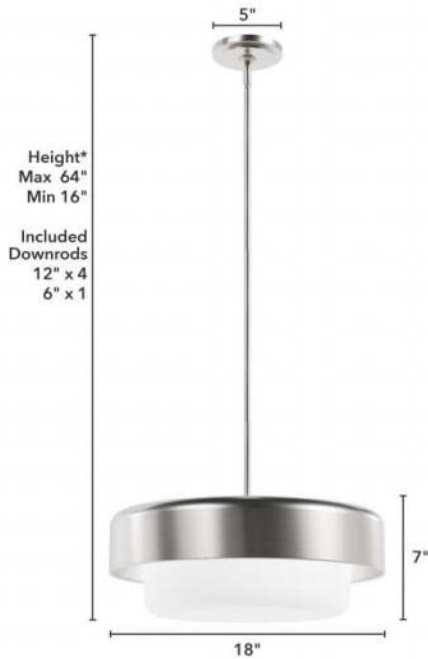

19274 Station 3 Light Pendant BN

Finish: Brushed Nickel with Frosted Cased White Glass

*Height is ceiling to bottom of fixture

Lamping

Bulbs Included	Number of Bulbs	Base Type	Maximum Wattage	Pictured Bulb(s)
No	3	E26	60	

Ordering Information and Description

Item Number	UPC	Hunter Brand - Long Name	Web Collection	Family Name	Housing Finish	Secondary Finish	Glass Finish	Fixture Shape
19274	049694192745	Hunter Fan Company	Station	Station 3 Light Pendant	Brushed Nickel	None	Frosted Cased White	Drum

Dimensions and Materials

Fixture Height (in)	Fixture Length (in)	Fixture Width (in)	Sconce/Vanity Backplate Height (A)	Sconce/Vanity Backplate Width (B)	Sconce/Vanity Center of J Box to Bottom (G)	Sconce/Vanity Center of J Box to Top (F)	Sconce/Vanity Projection from Wall (E)	Dim C - Standard - Ceiling to Bottom of Canopy	Dim E - Standard - Canopy Width	Overall Max Height (in)	Overall Min Height (in)	Product Weight (Lbs)	Primary Material	Secondary Material	Shade Included
7	18	18								64	16	11	Metal	Glass	Yes

Installation

Canopy Type Description	Adjustable Height	Sloped Ceiling Compatible	Downrod Feature - Lighting	Chain Length	Wire Length (in)	Volts/Hz	Listing Agency	Location Usage Code	Short Feature 2
Downrod Light	Yes	Yes			120	120v/60Hz	ETL	I	Rated for indoor use only