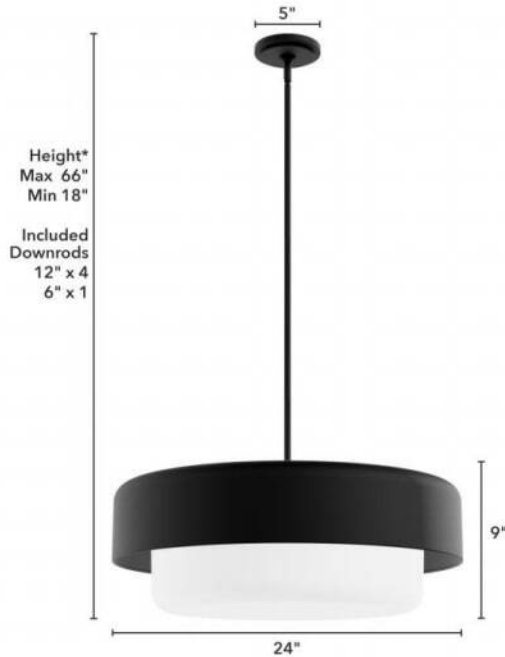

19275 Station 4 Light Pendant Nat Iron

Finish: Natural Black Iron with Frosted Cased White Glass

*Height is ceiling to bottom of fixture

Lamping

Bulbs Included	Number of Bulbs	Base Type	Maximum Wattage	Pictured Bulb(s)
No	4	E26	60	

Ordering Information and Description

Item Number	UPC	Hunter Brand - Long Name	Web Collection	Family Name	Housing Finish	Secondary Finish	Glass Finish	Fixture Shape
19275	049694192752	Hunter Fan Company	Station	Station 4 Light Pendant	Natural Black Iron	None	Frosted Cased White	Drum

Dimensions and Materials

Fixture Height (in)	Fixture Length (in)	Fixture Width (in)	Sconce/Vanity Backplate Height (A)	Sconce/Vanity Backplate Width (B)	Sconce/Vanity Center of J Box to Bottom (G)	Sconce/Vanity Center of J Box to Top (F)	Sconce/Vanity Projection from Wall (E)	Dim C - Standard - Ceiling to Bottom of Canopy	Dim E - Standard - Canopy Width	Overall Max Height (in)	Overall Min Height (in)	Product Weight (Lbs)	Primary Material	Secondary Material	Shade Included
9	24	24								66	18	19.7	Metal	Glass	Yes

Installation

Canopy Type Description	Adjustable Height	Sloped Ceiling Compatible	Downrod Feature - Lighting	Chain Length	Wire Length (in)	Volts/Hz	Listing Agency	Location Usage Code	Short Feature 2
Downrod Light	Yes	Yes			120	120v/60Hz	ETL	I	Rated for indoor use only