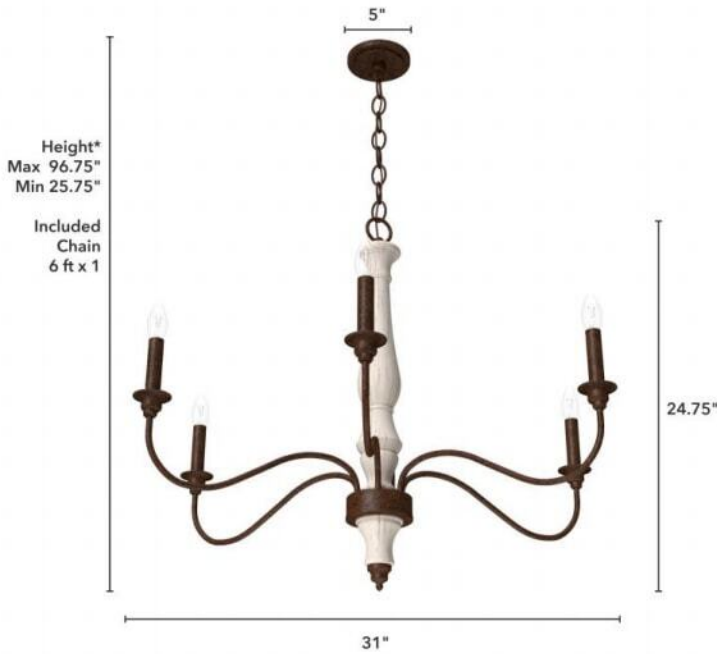

19280 Teren 6 Light Chandelier Dist White

Finish: Distressed White and Textured Rust

*Height is ceiling to bottom of fixture
**Dimensions do not include bulbs

Lamping

Bulbs Included	Number of Bulbs	Base Type	Maximum Wattage	Pictured Bulb(s)
No	6	E12	60	B10 Candle

Ordering Information and Description

Item Number	UPC	Hunter Brand - Long Name	Web Collection	Family Name	Housing Finish	Secondary Finish	Glass Finish	Fixture Shape
19280	049694192806	Hunter Fan Company	Teren	Teren 6 Light Chandelier	Distressed White	Textured Rust	None	Candle

Dimensions and Materials

Fixture Height (in)	Fixture Length (in)	Fixture Width (in)	Sconce/Vanity Backplate Height (A)	Sconce/Vanity Backplate Width (B)	Sconce/Vanity Center of J Box to Bottom (G)	Sconce/Vanity Center of J Box to Top (F)	Sconce/Vanity Projection from Wall (E)	Dim C - Standard - Ceiling to Bottom of Canopy	Dim E - Standard - Canopy Width	Overall Max Height (in)	Overall Min Height (in)	Product Weight (Lbs)	Primary Material	Secondary Material	Shade Included
24.75		31								96.75	25.75	9	Metal	None	No

Installation

Canopy Type Description	Adjustable Height	Sloped Ceiling Compatible	Downrod Feature - Lighting	Chain Length	Wire Length (in)	Volts/Hz	Listing Agency	Location Usage Code	Short Feature 2
Chain Light	Yes	Yes		72	120	120v/60Hz	ETL Listed	I	Rated for indoor use only