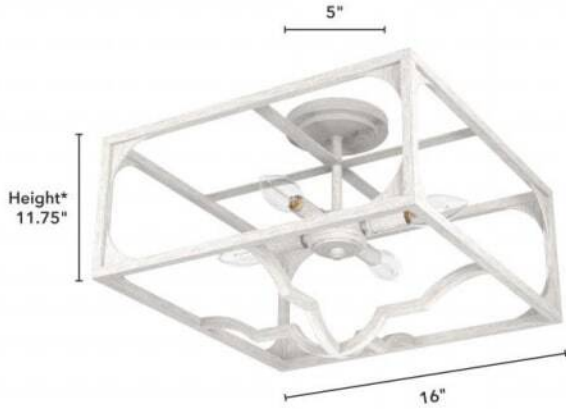

19292 Highland Hill Semi Flush Dist White

Finish: Distressed White

*Height is ceiling to bottom of fixture

Lamping

Bulbs Included	Number of Bulbs	Base Type	Maximum Wattage	Pictured Bulb(s)
No	4	E12	60	B10 Candle

Ordering Information and Description

Item Number	UPC	Hunter Brand - Long Name	Web Collection	Family Name	Housing Finish	Secondary Finish	Glass Finish	Fixture Shape
19292	049694192929	Hunter Fan Company	Highland Hill	Highland Hill 4 Light Semi-Flush Mount	Distressed White	None	None	Square

Dimensions and Materials

Fixture Height (in)	Fixture Length (in)	Fixture Width (in)	Sconce/Vanity Backplate Height (A)	Sconce/Vanity Backplate Width (B)	Sconce/Vanity Center of J Box to Bottom (G)	Sconce/Vanity Center of J Box to Top (F)	Sconce/Vanity Projection from Wall (E)	Dim C - Standard - Ceiling to Bottom of Canopy	Dim E - Standard - Canopy Width	Overall Max Height (in)	Overall Min Height (in)	Product Weight (Lbs)	Primary Material	Secondary Material	Shade Included
11.75	16	16								11.75	11.75	5.75	Metal	None	No

Installation

Canopy Type Description	Adjustable Height	Sloped Ceiling Compatible	Downrod Feature - Lighting	Chain Length	Wire Length (in)	Volts/Hz	Listing Agency	Location Usage Code	Short Feature 2
Semi Flush Light	No	No			8	120v/60Hz	ETL Listed	I	Rated for indoor use only