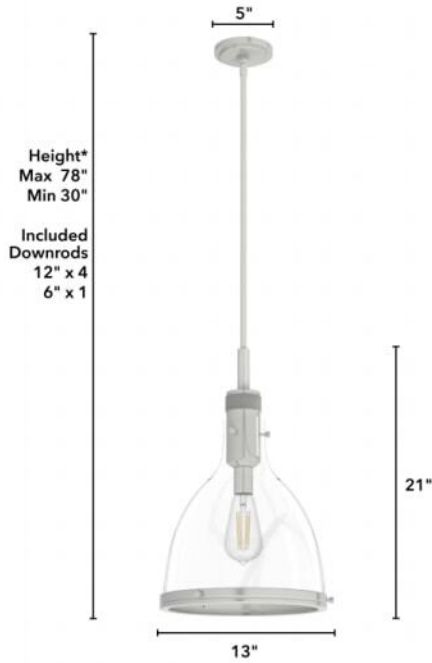

# 19296 Van Nuys Pendant 13 inch BN

Finish: Brushed Nickel with Clear Glass

\*Height is ceiling to bottom of fixture

## Lamping

Bulbs Included	Number of Bulbs	Base Type	Maximum Wattage	Pictured Bulb(s)
No	1	E26	60	ST64 Edison

## Ordering Information and Description

Item Number	UPC	Hunter Brand - Long Name	Web Collection	Family Name	Housing Finish	Secondary Finish	Glass Finish	Fixture Shape
19296	049694192967	Hunter Fan Company	Van Nuys	Van Nuys 1 Light Pendant 13 inch	Brushed Nickel	None	Clear	Bell

## Dimensions and Materials

Fixture Height (in)	Fixture Length (in)	Fixture Width (in)	Sconce/Vanity Backplate Height (A)	Sconce/Vanity Backplate Width (B)	Sconce/Vanity Center of J Box to Bottom (G)	Sconce/Vanity Center of J Box to Top (F)	Sconce/Vanity Projection from Wall (E)	Dim C - Standard - Ceiling to Bottom of Canopy	Dim E - Standard - Canopy Width	Overall Max Height (in)	Overall Min Height (in)	Product Weight (Lbs)	Primary Material	Secondary Material	Shade Included
21		13								78	30	13.75	Metal	Glass	Yes