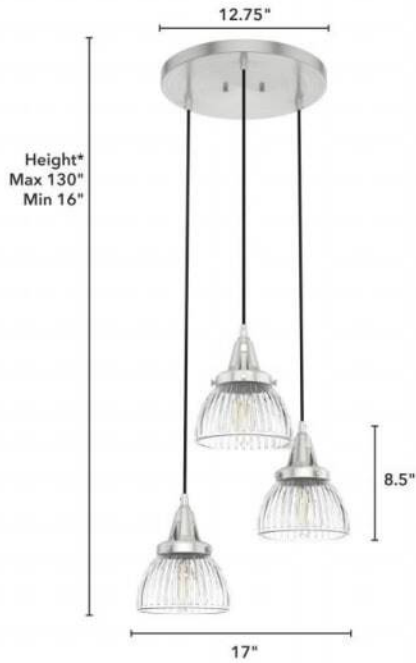

19325 Cypress Grove 3 Light Round Cluster BN

Finish: Brushed Nickel with Clear Holophane Glass

*Height is ceiling to bottom of fixture
**Dimensions do not include bulbs

Lamping

Bulbs Included	Number of Bulbs	Base Type	Maximum Wattage	Pictured Bulb(s)
No	3	E26	60	ST64 Edison

Ordering Information and Description

Item Number	UPC	Hunter Brand - Long Name	Web Collection	Family Name	Housing Finish	Secondary Finish	Glass Finish	Fixture Shape
19325	049694193254	Hunter Fan Company	Cypress Grove	Cypress Grove 3 Light Round Cluster	Brushed Nickel	None	Clear Holophane	Cluster

Dimensions and Materials

Fixture Height (in)	Fixture Length (in)	Fixture Width (in)	Sconce/Vanity Backplate Height (A)	Sconce/Vanity Backplate Width (B)	Sconce/Vanity Center of J Box to Bottom (G)	Sconce/Vanity Center of J Box to Top (F)	Sconce/Vanity Projection from Wall (E)	Dim C - Standard - Ceiling to Bottom of Canopy	Dim E - Standard - Canopy Width	Overall Max Height (in)	Overall Min Height (in)	Product Weight (Lbs)	Primary Material	Secondary Material	Shade Included
8.5		7								130	16	10	Metal	Glass	Yes

Shipping and Logistical

Long Bullet Feature 11	Shipping Length (in)	Shipping Width (in)	Shipping Height (in)	Shipping Weight (Lbs)	Shipping Cubic Feet (L x W x H)/1728	Country of Origin Code
WARRANTY: One-year limited warranty backed by the trusted experts at Hunter.	16.5000	18.1000	8.9000	11.9000		CN