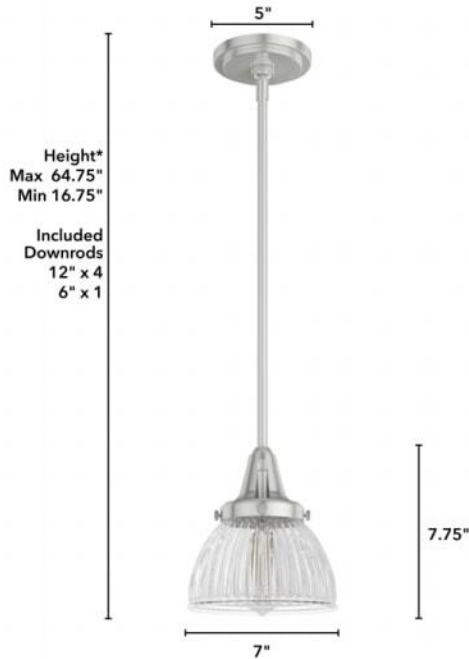

19327 Cypress Grove 1 Light Mini Pendant BN

Finish: Brushed Nickel with Clear Holophane Glass

*Height is ceiling to bottom of fixture

Lamping

Bulbs Included	Number of Bulbs	Base Type	Maximum Wattage	Pictured Bulb(s)
No	1	E26	60	ST64 Edison

Ordering Information and Description

Item Number	UPC	Hunter Brand - Long Name	Web Collection	Family Name	Housing Finish	Secondary Finish	Glass Finish	Fixture Shape
19327	049694193278	Hunter Fan Company	Cypress Grove	Cypress Grove 1 Light Mini Pendant	Brushed Nickel	None	Clear Holophane	Dome

Dimensions and Materials

Fixture Height (in)	Fixture Length (in)	Fixture Width (in)	Sconce/Vanity Backplate Height (A)	Sconce/Vanity Backplate Width (B)	Sconce/Vanity Center of J Box to Bottom (G)	Sconce/Vanity Center of J Box to Top (F)	Sconce/Vanity Projection from Wall (E)	Dim C - Standard - Ceiling to Bottom of Canopy	Dim E - Standard - Canopy Width	Overall Max Height (in)	Overall Min Height (in)	Product Weight (Lbs)	Primary Material	Secondary Material	Shade Included
7.75		7								64.75	16.75	3.5	Metal	Glass	Yes

Installation

Canopy Type Description	Adjustable Height	Sloped Ceiling Compatible	Downrod Feature - Lighting	Chain Length	Wire Length (in)	Volts/Hz	Listing Agency	Location Usage Code	Short Feature 2
Downrod Light	Yes	Yes			120	120v/60Hz	ETL Listed	I	Rated for indoor use only