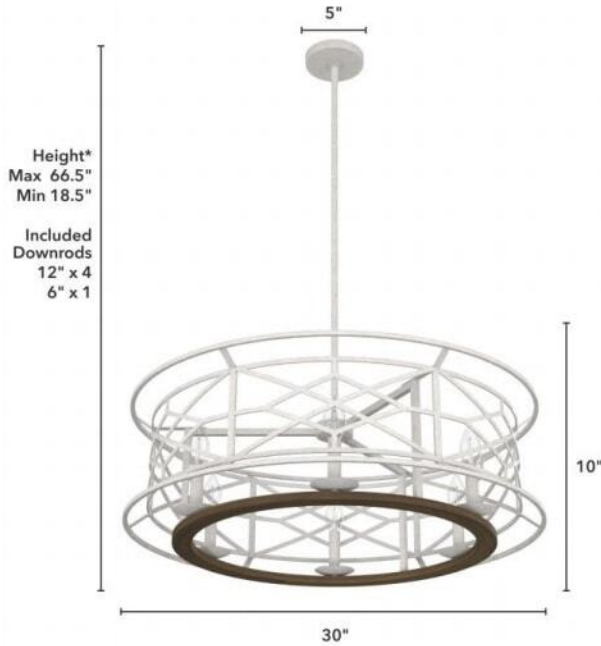

19330 Langwood 6 Light Chandelier Dist White

Finish: Distressed White and Chestnut

*Height is ceiling to bottom of fixture

Lamping

Bulbs Included	Number of Bulbs	Base Type	Maximum Wattage	Pictured Bulb(s)
No	6	E12	60	B10 Candle

Ordering Information and Description

Item Number	UPC	Hunter Brand - Long Name	Web Collection	Family Name	Housing Finish	Secondary Finish	Glass Finish	Fixture Shape
19330	049694193308	Hunter Fan Company	Langwood	Langwood 6 Light Chandelier	Distressed White	Chestnut	None	Round

Dimensions and Materials

Fixture Height (in)	Fixture Length (in)	Fixture Width (in)	Sconce/Vanity Backplate Height (A)	Sconce/Vanity Backplate Width (B)	Sconce/Vanity Center of J Box to Bottom (G)	Sconce/Vanity Center of J Box to Top (F)	Sconce/Vanity Projection from Wall (E)	Dim C - Standard - Ceiling to Bottom of Canopy	Dim E - Standard - Canopy Width	Overall Max Height (in)	Overall Min Height (in)	Product Weight (Lbs)	Primary Material	Secondary Material	Shade Included
10	30									66.5	18.5	15	Metal	None	No

Installation

Canopy Type Description	Adjustable Height	Sloped Ceiling Compatible	Downrod Feature - Lighting	Chain Length	Wire Length (in)	Volts/Hz	Listing Agency	Location Usage Code	Short Feature 2
Downrod Light	Yes	Yes			120	120v/60Hz	ETL Listed	I	Rated for indoor use only