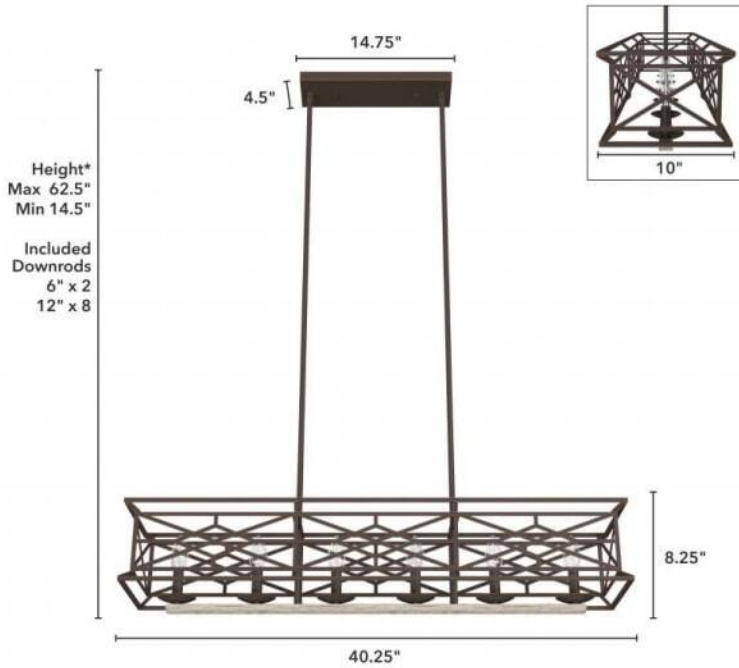

19333 Langwood 6 Light Linear Chand OB

Finish: Onyx Bengal and Barnwood

*Height is ceiling to bottom of fixture

Lamping

Bulbs Included	Number of Bulbs	Base Type	Maximum Wattage	Pictured Bulb(s)
No	6	E12	60	B10 Candle

Ordering Information and Description

Item Number	UPC	Hunter Brand - Long Name	Web Collection	Family Name	Housing Finish	Secondary Finish	Glass Finish	Fixture Shape
19333	049694193339	Hunter Fan Company	Langwood	Langwood 6 Light Linear Chandelier	Onyx Bengal	Barnwood	None	Linear

Dimensions and Materials

Fixture Height (in)	Fixture Length (in)	Fixture Width (in)	Sconce/Vanity Backplate Height (A)	Sconce/Vanity Backplate Width (B)	Sconce/Vanity Center of J Box to Bottom (G)	Sconce/Vanity Center of J Box to Top (F)	Sconce/Vanity Projection from Wall (E)	Dim C - Standard - Ceiling to Bottom of Canopy	Dim E - Standard - Canopy Width	Overall Max Height (in)	Overall Min Height (in)	Product Weight (Lbs)	Primary Material	Secondary Material	Shade Included
8.25	40.25	10								62.5	14.5	15.75	Metal	None	No

Shipping and Logistical

Long Bullet Feature 11	Shipping Length (in)	Shipping Width (in)	Shipping Height (in)	Shipping Weight (Lbs)	Shipping Cubic Feet (L x W x H)/1728	Country of Origin Code
WARRANTY: One-year limited warranty backed by the trusted experts at Hunter.	43.7500	13.0000	11.2500	19.5000		CN