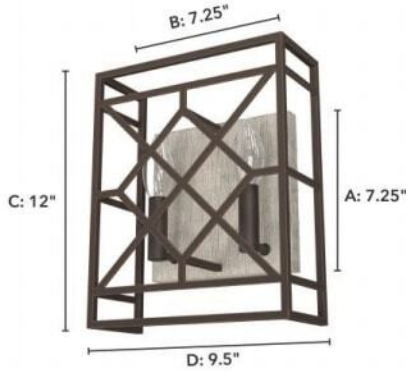

19335 Langwood 2 Light Wall Sconce OB

Finish: Onyx Bengal and Barnwood

Dimensions do not include bulbs

Side View:

Projection from Wall: E
Center of J Box to Top: F
Center of J Box to Bottom: G

Backplate:

Height: A Width: B

Fixture:

Overall Height: C Overall Width: D

Lamping

Bulbs Included	Number of Bulbs	Base Type	Maximum Wattage	Pictured Bulb(s)
No	2	E12	60	B10 Candle

Ordering Information and Description

Item Number	UPC	Hunter Brand - Long Name	Web Collection	Family Name	Housing Finish	Secondary Finish	Glass Finish	Fixture Shape
19335	049694193353	Hunter Fan Company	Langwood	Langwood 2 Light Wall Sconce	Onyx Bengal	Barnwood	None	Rectangle

Dimensions and Materials

Fixture Height (in)	Fixture Length (in)	Fixture Width (in)	Sconce/Vanity Backplate Height (A)	Sconce/Vanity Backplate Width (B)	Sconce/Vanity Center of J Box to Bottom (G)	Sconce/Vanity Center of J Box to Top (F)	Sconce/Vanity Projection from Wall (E)	Dim C - Standard - Ceiling to Bottom of Canopy	Dim E - Standard - Canopy Width	Overall Max Height (in)	Overall Min Height (in)	Product Weight (Lbs)	Primary Material	Secondary Material	Shade Included
11.75	9.5	4	7.25	7.25	6	6	4					3.5	Metal	None	No

Shipping and Logistical

Long Bullet Feature 11	Shipping Length (in)	Shipping Width (in)	Shipping Height (in)	Shipping Weight (Lbs)	Shipping Cubic Feet (L x W x H)/1728	Country of Origin Code
WARRANTY: One-year limited warranty backed by the trusted experts at Hunter.	6.2000	11.5000	14.2000	4.0000		CN