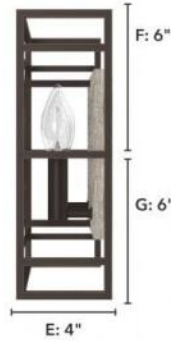

19335 Langwood 2 Light Wall Sconce OB

Finish: Onyx Bengal and Barnwood

Dimensions do not include bulbs

Side View:

Projection from Wall: E
Center of J Box to Top: F
Center of J Box to Bottom: G

Backplate:

Height: A Width: B

Fixture:

Overall Height: C Overall Width: D

Lamping

Bulbs Included	Number of Bulbs	Base Type	Maximum Wattage	Pictured Bulb(s)
No	2	E12	60	B10 Candle

Ordering Information and Description

Item Number	UPC	Hunter Brand - Long Name	Web Collection	Family Name	Housing Finish	Secondary Finish	Glass Finish	Fixture Shape
19335	049694193353	Hunter Fan Company	Langwood	Langwood 2 Light Wall Sconce	Onyx Bengal	Barnwood	None	Rectangle

Dimensions and Materials

Fixture Height (in)	Fixture Length (in)	Fixture Width (in)	Sconce/Vanity Backplate Height (A)	Sconce/Vanity Backplate Width (B)	Sconce/Vanity Center of J Box to Bottom (G)	Sconce/Vanity Center of J Box to Top (F)	Sconce/Vanity Projection from Wall (E)	Dim C - Standard - Ceiling to Bottom of Canopy	Dim E - Standard - Canopy Width	Overall Max Height (in)	Overall Min Height (in)	Product Weight (Lbs)	Primary Material	Secondary Material	Shade Included
11.75	9.5	4	7.25	7.25	6	6	4					3.5	Metal	None	No

Shipping and Logistical

Long Bullet Feature 11	Shipping Length (in)	Shipping Width (in)	Shipping Height (in)	Shipping Weight (Lbs)	Shipping Cubic Feet (L x W x H)/1728	Country of Origin Code
WARRANTY: One-year limited warranty backed by the trusted experts at Hunter.	6.2000	11.5000	14.2000	4.0000		CN