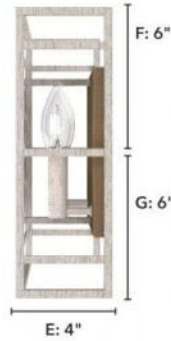

19336 Langwood 2 Light Wall Sconce Dist White

Finish: Distressed White and Chestnut

Dimensions do not include bulbs

Side View:

Projection from Wall: E
Center of J Box to Top: F
Center of J Box to Bottom: G

Backplate:

Height: A Width: B

Fixture:

Overall Height: C Overall Width: D

Lamping

Bulbs Included	Number of Bulbs	Base Type	Maximum Wattage	Pictured Bulb(s)
No	2	E12	60	B10 Candle

Ordering Information and Description

Dimensions and Materials

Fixture Height (in)	Fixture Length (in)	Fixture Width (in)	Sconce/Vanity Backplate Height (A)	Sconce/Vanity Backplate Width (B)	Sconce/Vanity Center of J Box to Bottom (G)	Sconce/Vanity Center of J Box to Top (F)	Sconce/Vanity Projection from Wall (E)	Dim C - Standard - Ceiling to Bottom of Canopy	Dim E - Standard - Canopy Width	Overall Max Height (in)	Overall Min Height (in)	Product Weight (Lbs)	Primary Material	Secondary Material	Shade Included
11.75	9.5	4	7.25	7.25	6	6	4					3.5	Metal	None	No

Shipping and Logistical

Long Bullet Feature 11	Shipping Length (in)	Shipping Width (in)	Shipping Height (in)	Shipping Weight (Lbs)	Shipping Cubic Feet (L x W x H)/1728	Country of Origin Code
WARRANTY: One-year limited warranty backed by the trusted experts at Hunter.	11.5000	6.0000	14.0000	4.5000		CN