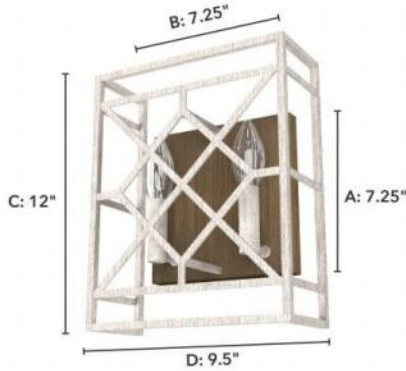

19336 Langwood 2 Light Wall Sconce Dist White

Finish: Distressed White and Chestnut

Dimensions do not include bulbs

Side View:

Projection from Wall: E
Center of J Box to Top: F
Center of J Box to Bottom: G

Backplate:

Height: A Width: B

Fixture:

Overall Height: C Overall Width: D

Lamping

Bulbs Included	Number of Bulbs	Base Type	Maximum Wattage	Pictured Bulb(s)
No	2	E12	60	B10 Candle

Ordering Information and Description

Dimensions and Materials

Fixture Height (in)	Fixture Length (in)	Fixture Width (in)	Sconce/Vanity Backplate Height (A)	Sconce/Vanity Backplate Width (B)	Sconce/Vanity Center of J Box to Bottom (G)	Sconce/Vanity Center of J Box to Top (F)	Sconce/Vanity Projection from Wall (E)	Dim C - Standard - Ceiling to Bottom of Canopy	Dim E - Standard - Canopy Width	Overall Max Height (in)	Overall Min Height (in)	Product Weight (Lbs)	Primary Material	Secondary Material	Shade Included
11.75	9.5	4	7.25	7.25	6	6	4					3.5	Metal	None	No

Shipping and Logistical

Long Bullet Feature 11	Shipping Length (in)	Shipping Width (in)	Shipping Height (in)	Shipping Weight (Lbs)	Shipping Cubic Feet (L x W x H)/1728	Country of Origin Code
WARRANTY: One-year limited warranty backed by the trusted experts at Hunter.	11.5000	6.0000	14.0000	4.5000		CN