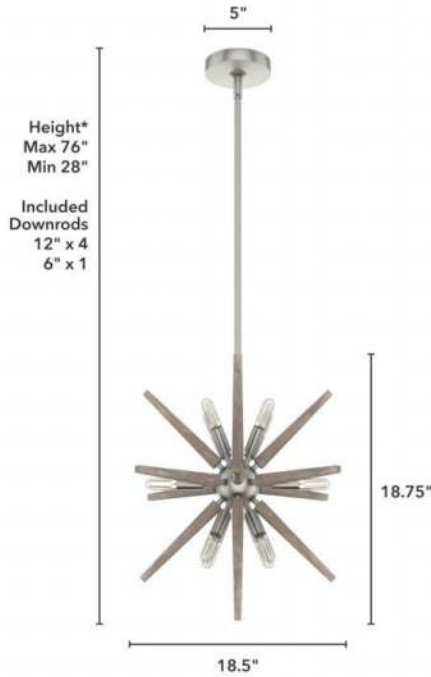

19340 Jupiter Star 12 Light Pendant 18 inch

Finish: Brushed Nickel

*Height is ceiling to bottom of fixture

Lamping

Bulbs Included	Number of Bulbs	Base Type	Maximum Wattage	Pictured Bulb(s)
No	12	E12		T6 Tubular

Ordering Information and Description

Item Number	UPC	Hunter Brand - Long Name	Web Collection	Family Name	Housing Finish	Secondary Finish	Glass Finish	Fixture Shape
19340	049694193407	Hunter Fan Company	Jupiter Star	Jupiter Star 12 Light Pendant 18 inch	Brushed Nickel	None	None	Sputnik

Dimensions and Materials

Fixture Height (in)	Fixture Length (in)	Fixture Width (in)	Sconce/Vanity Backplate Height (A)	Sconce/Vanity Backplate Width (B)	Sconce/Vanity Center of J Box to Bottom (G)	Sconce/Vanity Center of J Box to Top (F)	Sconce/Vanity Projection from Wall (E)	Dim C - Standard - Ceiling to Bottom of Canopy	Dim E - Standard - Canopy Width	Overall Max Height (in)	Overall Min Height (in)	Product Weight (Lbs)	Primary Material	Secondary Material	Shade Included
18.75	18.5	18.5								76	28	10	Metal	Wood	No

Installation

Canopy Type Description	Adjustable Height	Sloped Ceiling Compatible	Downrod Feature - Lighting	Chain Length	Wire Length (in)	Volts/Hz	Listing Agency	Location Usage Code	Short Feature 2
Downrod Light	Yes	Yes			120	120v/60Hz	ETL	I	Rated for indoor use only